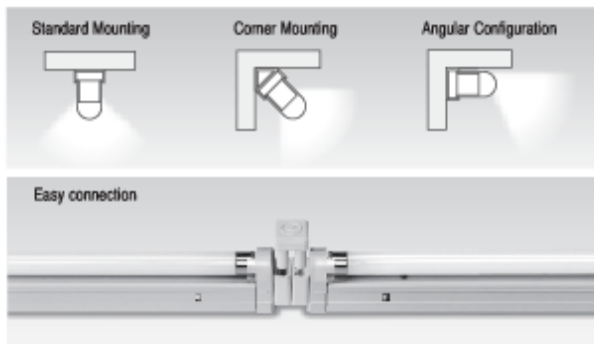

Application

- Space for Modern design by using T5 size (16mm)
- Office, Hotel, Living room, Cabinet, Showcase, Furniture

Specification

- Frequency range : 60Hz
- Voltage : 110~130V
- Power factor : >97%
- Color rendering : Ra>80
- Tube life: 20,000hr
- Tube diameter: 16mm(T5)
- Class of protection I
- Degree of protection IP20

Noitce

Max. connection : 600W
14W(42pcs), 21W(28pcs), 28W(21pcs)

Installation