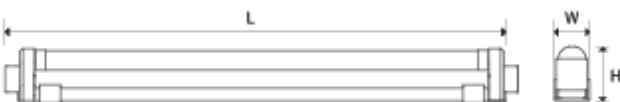

Application

- Space for Modern design by using T5 size (16mm)
- Office, Hotel, Living room, Cabinet, Showcase, Furniture

Specification

- Frequency range : 60Hz
- Voltage : 110~130V
- Power factor : >97%
- Color rendering : Ra>80
- Tube life: 20,000hr
- Tube diameter: 16mm(T5)
- Class of protection I
- Degree of protection IP20

Noitce

Max. connection : 600W
14W(42pcs), 21W(28pcs), 28W(21pcs)

Installation

External Dimensions

Model Name	Lamp power (W)	L(inch)	W(inch)	H(inch)	H(inch) with diffuser
ESL14AB12NN	14	23 7/16	1	1 9/16	1 10/16
ESL14AB12NN	21	35 4/8	1	1 9/16	1 10/16
ESL14AB12NN	28	47 1/16	1	1 9/16	1 10/16