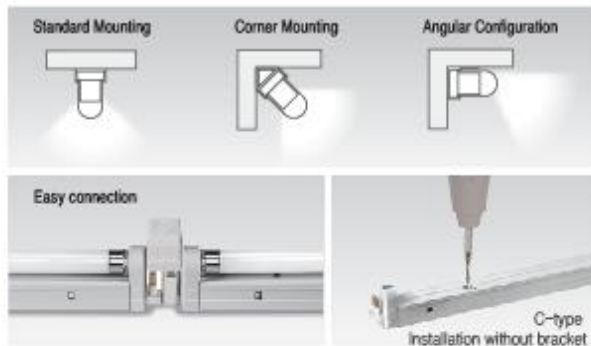

Application

- Space for Modern design by using T5 size (16mm)
- Office, Hotel, Living room, Cabinet, Showcase, Furniture

Specification

- Frequency range : 60Hz
- Voltage : 110~130V
- Power factor : >97%
- Color rendering : Ra>80
- Tube life: 20,000hr
- Tube diameter: 16mm(T5)
- Class of protection I
- Degree of protection IP20

Noitce

Max. connection : 400W
8W(50pcs), 14W(28pcs), 21W(19pcs), 28W(14pcs), 35W(11pcs)

Installation