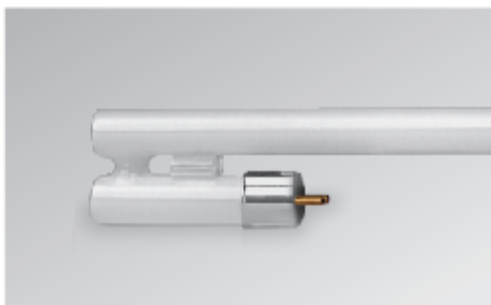

Tube Kelvin Temperatures : 2K=2200K, 27K=2700K, 3K=3000K, 35K=3500K, 4K=4000K, 6K=6500K, 8K=8000K, RD=Red, GR=Green, BL=Blue

DecoLamp T4 Fluorescent Tube

Model No.	Description
DL7T4K	DecoLamp 7W Tube
DL10T4K	DecoLamp 10W Tube
DL18T4K	DecoLamp 18W Tube

SlimLamp T5 Fluorescent Tube

Model No.	Description
SL8T4K	SlimLamp T5 Fluorescent 8W Tube
SL14T4K	SlimLamp T5 Fluorescent 14W Tube
SL21T4K	SlimLamp T5 Fluorescent 21W Tube
SL28T4K	SlimLamp T5 Fluorescent 28W Tube
SL35T4K	SlimLamp T5 Fluorescent 35W Tube

SlimLine Seamless T5 Fluorescent Tube

Model No.	Description
SLL14T4K	SlimLine Seamless T5 Fluorescent 14W Tube
SLL21T4K	SlimLine Seamless T5 Fluorescent 21W Tube
SLL28T4K	SlimLine Seamless T5 Fluorescent 28W Tube

SlimLine Seamless T5 High-Output Fluorescent Tube

Model No.	Description
SLL24T4K	SlimLine Seamless T5 High-Output Fluorescent 24W Tube
SLL39T4K	SlimLine Seamless T5 High-Output Fluorescent 39W Tube
SLL54T4K	SlimLine Seamless T5 High-Output Fluorescent 54W Tube