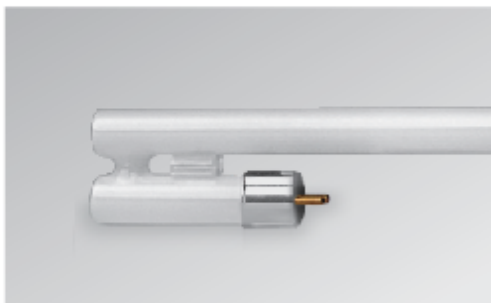

SlimLamp T5 Fluorescent Tube

Model No.	Description
SL8T4K	SlimLamp T5 Fluorescent 8W Tube
SL14T4K	SlimLamp T5 Fluorescent 14W Tube
SL21T4K	SlimLamp T5 Fluorescent 21W Tube
SL28T4K	SlimLamp T5 Fluorescent 28W Tube
SL35T4K	SlimLamp T5 Fluorescent 35W Tube

SlimLine Seamless T5 Fluorescent Tube

Model No.	Description
SLL14T4K	SlimLine Seamless T5 Fluorescent 14W Tube
SLL21T4K	SlimLine Seamless T5 Fluorescent 21W Tube
SLL28T4K	SlimLine Seamless T5 Fluorescent 28W Tube

SlimLine Seamless T5 High-Output Fluorescent Tube

Model No.	Description
SLL24T4K	SlimLine Seamless T5 High-Output Fluorescent 24W Tube
SLL39T4K	SlimLine Seamless T5 High-Output Fluorescent 39W Tube
SLL54T4K	SlimLine Seamless T5 High-Output Fluorescent 54W Tube