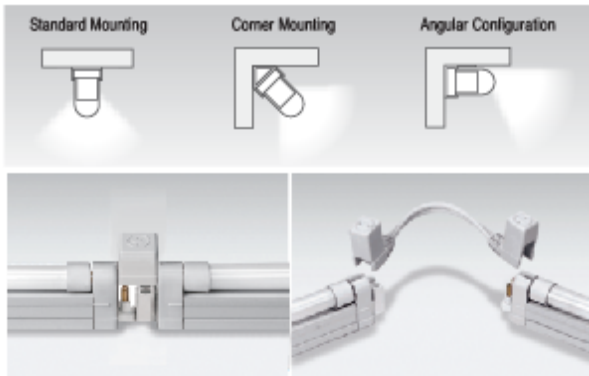

Product Features

- Built-in instant start ballast
- Extremely low profile measuring 17mm width and 31.5mm height
- Cool operation ideal for heat-sensitive item display
- Rigid aluminum extruded body and snap-in mounting brackets
- Polycarbonate diffuser that gives off a soft glow

Application

- Remarkably low profile(T4 size 13mm) fits almost everywhere
- Kitchen, Cabinet, Showcase, Furniture

Noitce

Max. connection : 400W
7W(57pcs), 10W(40pcs), 18W(22pcs)

Installation

Specification

- Frequency range : 60Hz
- Voltage : 110~130V
- Power factor : >97%
- Color rendering : Ra>80
- Tube life: 12,000hr
- Tube diameter: 13mm(T4)
- Class of protection I
- Degree of protection IP20