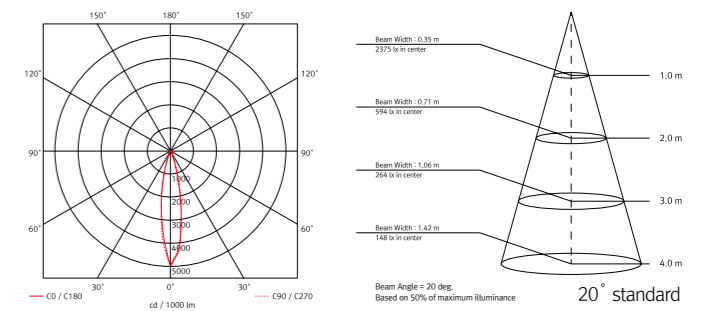

### Light output

### Specification

Model Name	Voltage Input	Energy Consumption	Lumens	Energy Efficiency	Color Rendering	Available color	Beam Angle	Material
LS60-9 40K-24V	DC 24V	9 W	945 lm	108lm/W	Ra > 90	2,700K / 3,000K / 3,500K / 4,000K	20°	AL

### Dimension

### Photometric data