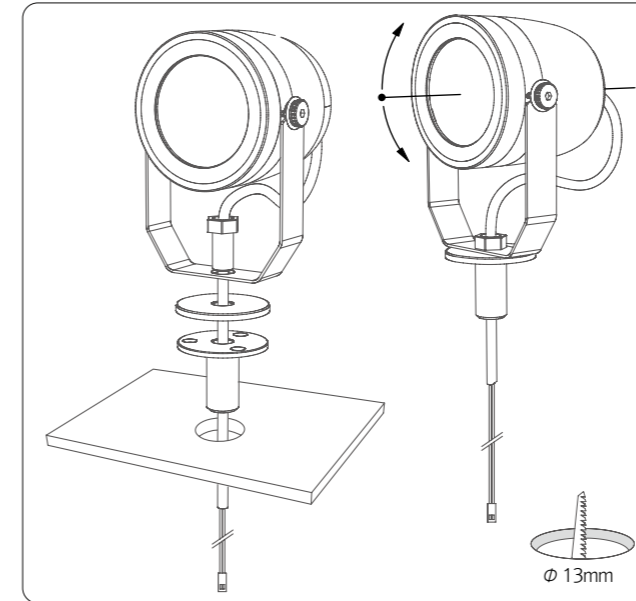

Installation