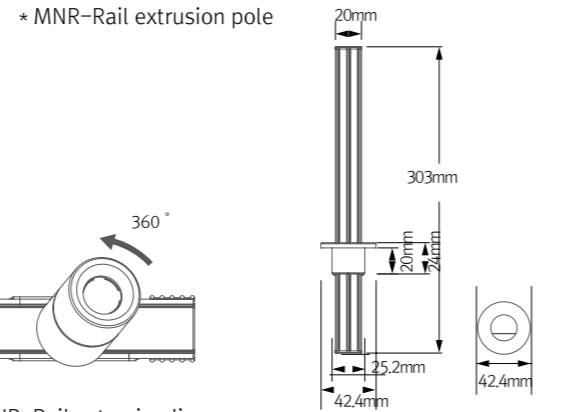

**규격**

제품명	A (mm)	B (mm)	C (mm)
FLC30-24V/KR	150	41	31
FLC75-24V/KR	180	60	32

제품명	A (mm)	B (mm)	C (mm)
FLC150-24V-FDH	220	54	32
FLC200-24V-FDH	235	71	45
FLC300-24V-F	252	71	45

**악세서리**

ⓐ MonoRail Spot

Beam angle	Silver	Black
15°	MRS1 40K-24V-SV-15	MRS1 40K-24V-BK-15
30°	MRS1 40K-24V-SV-30	MRS1 40K-24V-BK-30

ⓑ 전원공급트랙 : MNR-Rail (20m)  
Color : Gray, Black

ⓒ 전원공급트랙 (Power supply track)  
DBR RAIL-24V/KR : 1.2M(5PCS)

ⓓ 전원공급트랙 : MNR-Rail (1.2m)  
Color : Gray, Black

ⓔ 양면 접착 테이프  
MNR-Rail (16.5m)

① 전원공급케이블 (Power supply cable to the Rail) : MNRPC (2,500mm)  
120W in one row (w/ terminal block)  
180W in one row (w/o terminal block)