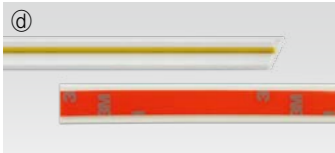

**규격**

제품명	A (mm)	B (mm)	C (mm)
FLC30-24V/KR	150	41	31
FLC75-24V/KR	180	60	32

제품명	A (mm)	B (mm)	C (mm)
FLC150-24V-FDH	220	54	32
FLC200-24V-FDH	235	71	45
FLC300-24V-F	252	71	45

**악세서리**

ⓐ MonoRail Spot

Beam angle	Silver	Black
15°	MRS1 40K-24V-SV-15	MRS1 40K-24V-BK-15
30°	MRS1 40K-24V-SV-30	MRS1 40K-24V-BK-30

ⓑ 전원공급트랙 : MNR-Rail (20m)  
Color : Gray, Black

ⓒ 전원공급트랙 (Power supply track)  
DBR RAIL-24V/KR : 1.2M(5PCS)

ⓓ 전원공급트랙 : MNR-Rail (1.2m)  
Color : Gray, Black

ⓔ 양면 접착 테이프  
MNR-Rail (16.5m)

① 전원공급케이블 (Power supply cable to the Rail) : MNRPC (2,500mm)  
120W in one row (w/ terminal block)  
180W in one row (w/o terminal block)