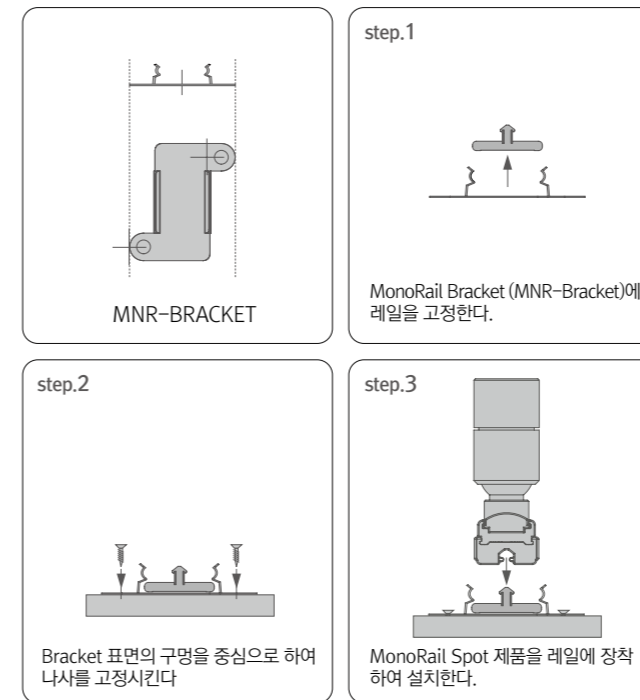

설치방법

주의

제품명	컨버터별 최대 연결 개수		
	24V/30W	24V/75W	24V/200W
MRS1 40K-24V-SV	20	52	140

사양

제품명	색상	입력전압	소비전력	광속	광효율	연색성	색온도	빔각도	사용온도
MRS1 40K-24V-SV	Silver	DC24V	1W	65 lm	65 lm/W	Ra > 85	2,700K/3,000K/4,000K/6,000K	15°, 30°	0~45°C
MRS1 40K-24V-BK	Black	DC24V	1W	65 lm	65 lm/W	Ra > 85	2,700K/3,000K/4,000K/6,000K	15°, 30°	0~45°C