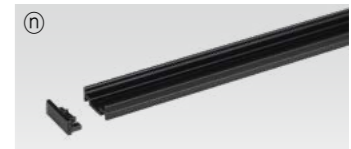

⑨ Bracket : MNR-BRACKET (standard)

Ⓚ Bracket : MNR-BRACKET1 (optional)

⑪ 도어 및 동작감지센서 (DC) : FLS-M24V  
Voltage : DC 24V

Ⓜ 인체감지센서 (DC) : FLS-P24V  
Voltage : DC 24V

⑮ MNR-Rail extrusion line (1.2m)

Without MNR-Rail	
Silver	Black
MNR-EXL-SV	MNR-EXL-BK

⑯ MNR-Rail extrusion corner (1.2m)

Without MNR-Rail	
Silver	Black
MNR-EXC-SV	MNR-EXC-BK

⑰ MNR-Rail extrusion pole (300mm)

With MNR-Rail	
Silver	Black
MNR-EXP-SV	MNR-EXP-BK

⑱ End cap : MNR CAP Color : Gray, Black