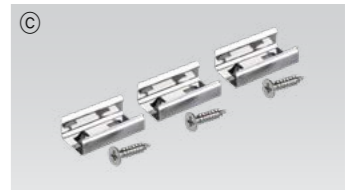

㉡ 기본브라켓

HDP-BRACKET