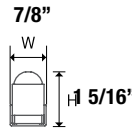

Nominal 1' - 5W

Nominal 2' - 10W

Nominal 3' - 15W

Nominal 4' - 20W

**Mounting**

**MSL**

MSL-BRACKET: 180° MSL-BRACKET: 90° \*

\*ships w/ fixture

**Beam Angle**

120° = LSL

**Notice**

Max connection : 400W  
5W(80pcs), 10W(40pcs), 15W(26pcs), 20W(20pcs)

**Finish**

Anodized aluminum finish (Standard)

**Weight** (w/ lamp and cover)

LSL 5W = .50 lb.  
LSL 10W = .80 lb.  
LSL 15W = 1.25 lbs.  
LSL 20W = 1.50 lbs.

LSL 5W = 5W Length 1' (305mm)  
LSL 10W = 10W Length 2' (610mm)  
LSL 15W = 15W Length 3' (914mm)  
LSL 20W = 20W Length 4' (1219mm)

**COLOR / K**

27K = 2700K  
30K = 3000K\*  
35K = 3500K  
40K = 4000K\*  
65K = 6500K

**POWER CORD**

- \_\_\_DLPC120/XL = Power cord 6' (1800mm) with plug
- \_\_\_DLPC120/SM2 = Power cord 6' (1800mm) with straight connector
- \_\_\_MHWB/XL = Metal hard wire box

\*Other connector lengths available on request.