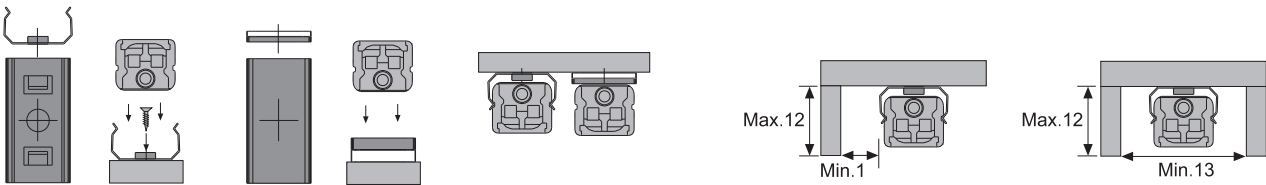

total lamp wattage in one lighting row maximum 55 Watt,

Mounting Arrangements

Fig. 3 NDV2-BRACKET
Mounting clip

Fig. 4 Mounting magnetic

Fig. 5 Standard mounting

Fig. 6

Fig. 7

Warning information

Installation

Fig. 8

total lamp wattage in one lighting row maximum 55 Watt

The direction of the supply must be observed prior to installation (IN ... OUT). Fixing of the luminaires takes place via mounting clips. These must be fixed at the required point with a wood screw and the luminaire can be snapped in place. Impress the cover carefully at OUT at the last luminaire of a lighting row and fix it.