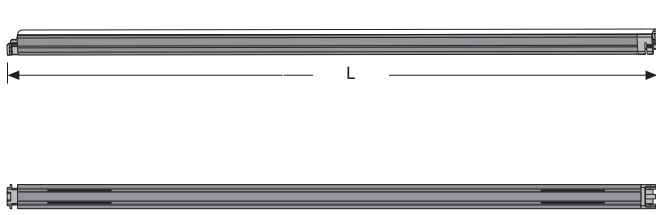

Fixed furniture LED luminaire for LED lamps, designed for universal use in shop construction, counters, shelving, display units, concealed lighting, etc and as lighting row luminaire with through-wiring and integral plug connectors.

Mounting dimensions

Fig. 1

Fig. 2

| FEELUX DIVA 2 | Voltage/Wattage/Kelvin | Length L |
|--|--|----------|
| NDV3T2K24 NDV3T3K24 NDV3T4K24 NDV3T6K24 | DC 24V 2.4W 2700K 3000K 4000K 6500K | 195 mm |
| NDV4T2K24 NDV4T3K24 NDV4T4K24 NDV4T6K24 | DC 24V 3.5W 2700K 3000K 4000K 6500K | 285 mm |
| NDV7T2K24 NDV7T3K24 NDV7T4K24 NDV7T6K24 | DC 24V 7W 2700K 3000K 4000K 6500K | 565 mm |
| NDV11T2K24 NDV11T3K24 NDV11T4K24 NDV11T6K24 | DC 24V 10.5W 2700K 3000K 4000K 6500K | 845 mm |

total lamp wattage in one lighting row maximum 55 Watt,

Mounting Arrangements

Fig. 3 NDV2-BRACKET
Mounting clip

Fig. 4 Mounting magnetic

Fig. 5 Standard mounting

Fig. 6

Fig. 7

Warning information