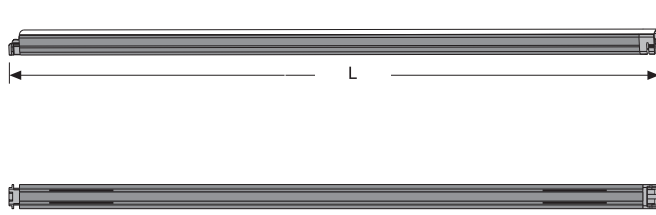

Montage Maße

Fig. 1

Fig. 2

| FEELUX LED DIVA 2 | Voltage/Lampenleistung /Kelvin | Länge L |
|--|--|---------|
| NDV3T2K24 NDV3T3K24 NDV3T4K24 NDV3T6K24 | DC 24V 2.4W 2700K 3000K 4000K 6500K | 195 mm |
| NDV4T2K24 NDV4T3K24 NDV4T4K24 NDV4T6K24 | DC 24V 3.5W 2700K 3000K 4000K 6500K | 285 mm |
| NDV7T2K24 NDV7T3K24 NDV7T4K24 NDV7T6K24 | DC 24V 7W 2700K 3000K 4000K 6500K | 565 mm |
| NDV11T2K24 NDV11T3K24 NDV11T4K24 NDV11T6K24 | DC 24V 10.5W 2700K 3000K 4000K 6500K | 845 mm |