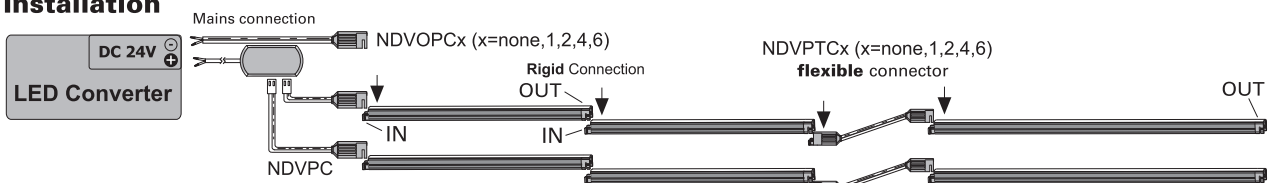

Installation

Fig. 8

total lamp wattage in one lighting row maximum 55 Watt

The direction of the supply must be observed prior to installation (IN ... OUT). Fixing of the luminaires takes place via mounting clips. These must be fixed at the required point with a wood screw and the luminaire can be snapped in place. Impress the cover carefully at OUT at the last luminaire of a lighting row and fix it.