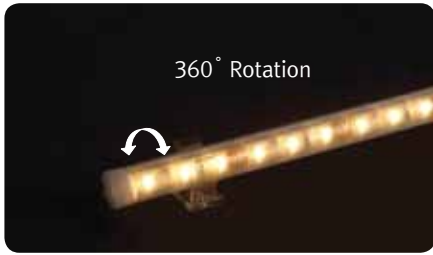

Various angles