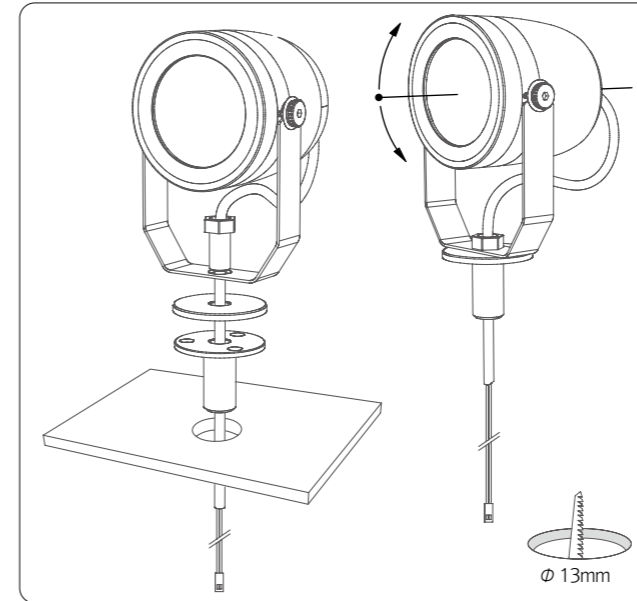

LuxFeel Spot 60

Integral lighting solution with high efficiency

LED Spotlight

- Mini Spotlight
- Ideal for exhibition or commercial space
- Rotated product: beam angle changeable
- High color rendering(CRI90)
- Aluminum body with yoke bracket for maximum flexibility
- Adds sparkles to all merchandise

Installation

Light output

Specification

Model Name	Voltage Input	Energy Consumption	Lumens	Energy Efficiency	Color Rendering	Available color	Beam Angle	Material
LS60-9 40K-24V	DC 24V	9 W	945 lm	108lm/W	Ra > 90	2,700K / 3,000K / 3,500K / 4,000K	20°	AL

Dimension

Photometric data

Accessories

@ LED Driver with 12way distributor with power cord (1,800mm)

Part No	FLC30-24V/T	FLC75-24V-P/T
Capacity	30W 24V	75W 24V