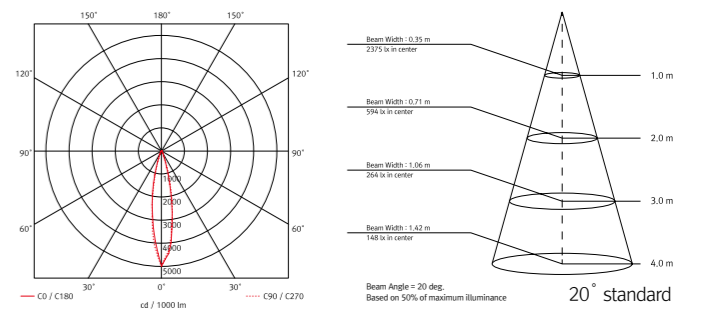

Installation

Light output

Specification

Model Name	Voltage Input	Energy Consumption	Lumens	Energy Efficiency	Color Rendering	Available color	Beam Angle	Material
LS60-9 40K-24V	DC 24V	9 W	945 lm	108lm/W	Ra > 90	2,700K / 3,000K / 3,500K / 4,000K	20°	AL

Dimension

Photometric data

Accessories

@ LED Driver with 12way distributor with power cord (1,800mm)

Part No	FLC30-24V/T	FLC75-24V-P/T
Capacity	30W 24V	75W 24V