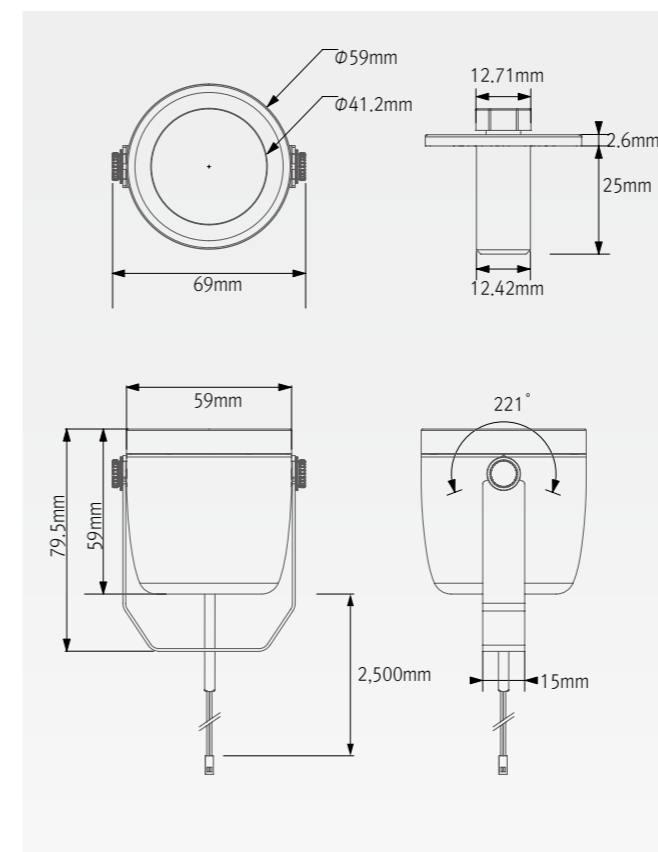

Installation

Light output

Specification

Model Name	Voltage Input	Energy Consumption	Lumens	Energy Efficiency	Color Rendering	Available color	Beam Angle	Material
LS60-9 40K-24V	DC 24V	9 W	945 lm	108lm/W	Ra > 90	2,700K / 3,000K / 3,500K / 4,000K	20°	AL

Dimension

Photometric data

Accessories

@ LED Driver with 12way distributor with power cord (1,800mm)

Part No	FLC30-24V/T	FLC75-24V-P/T
Capacity	30W 24V	75W 24V