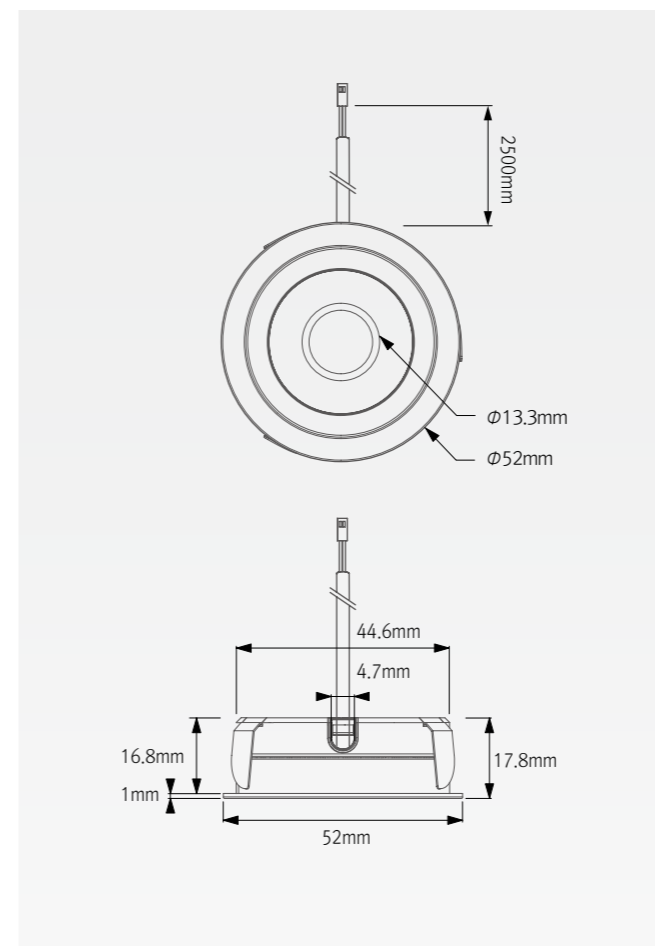

## LuxFeel Spot 50

Precision within minimum space

LED Spotlight

- Ultra low profile
- Ideal for furniture and showcases
- Precision within minimum space
- High color rendering(CRI95)
- Aluminum body
- To be used with constant current distributor

### Installation

### Light output

### Dimension