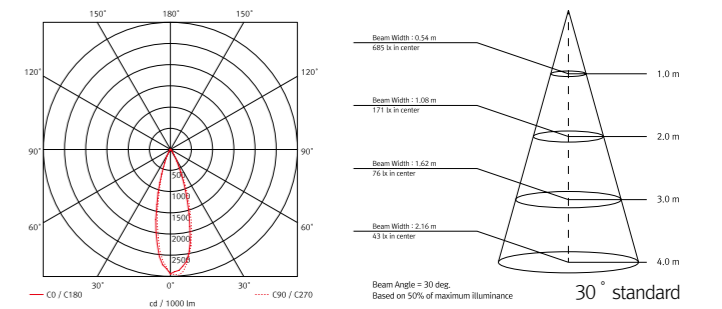

### Light output

### Specification

Model Name	Voltage Input	Current Input	Energy Consumption	Lumens	Energy Efficiency	Color Rendering	Available color	Material
LS50-3 40K-900mA	Typ. 3.2V	900 mA	2.8 W	190 lm	65 lm/W	Ra > 95	2,700K / 3,000K / 3,500K / 4,000K	AL

### Dimension

### Photometric data