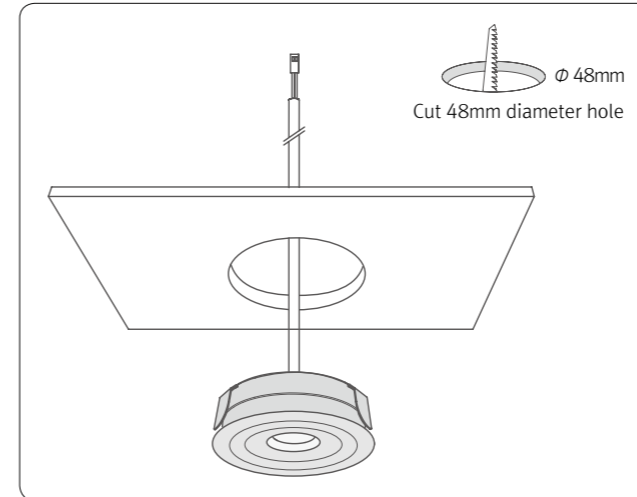

Installation