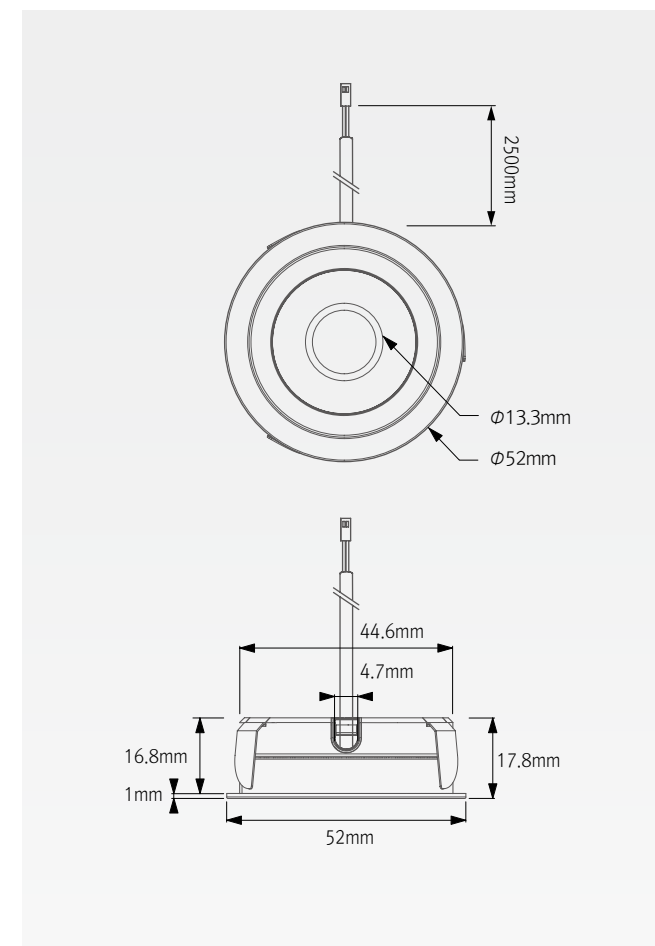

## LuxFeel Spot 50

Precision within minimum space

LED Spotlight

- Ultra low profile
- Ideal for furniture and showcases
- Precision within minimum space
- High color rendering(CRI95)
- Aluminum body
- To be used with constant current distributor

### Installation

### Light output

### Dimension