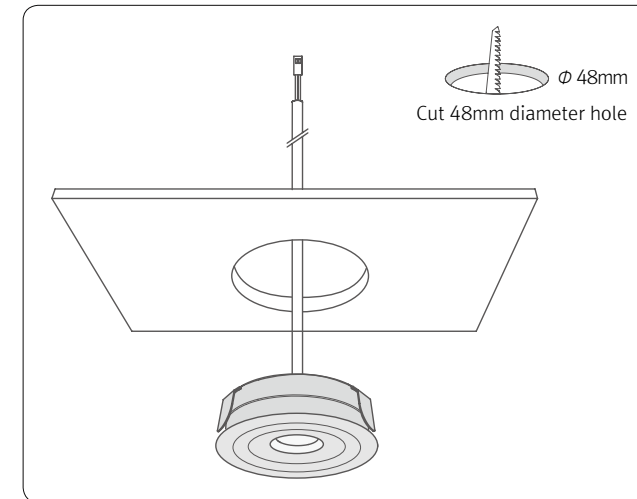

Installation