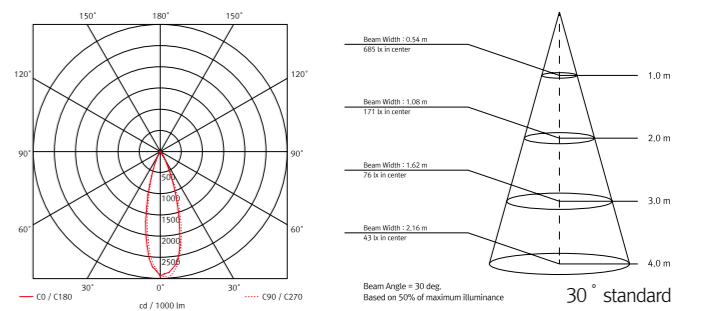

Photometric data

Accessories

Ⓐ 5 way CC Distributor (CV to CC converter)

INPUT : DC 24V
Constant output current : 900mA
Output voltage range : 3~16V
1-10V Dimming

Ⓑ LED Driver with 12way distributor with power cord (1,800mm)

Part No	FLC30-24V/T	FLC75-24V-P/T
Capacity	30W 24V	75W 24V