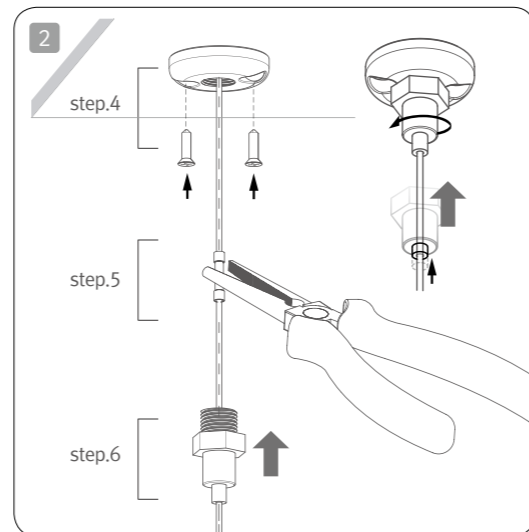

## NDPro Pendant

*Super Slim Suspension LED for Display*

Rotatable Pendant for NDPro

- Aluminum body with rotating top bar
- Easy assembly with NDPro fixture
- Various length available
- Ideal for Suspended Application

**Dimensions**

NDPro Pendant for	Lamp Power	Luminous Flux (4000K)	A (Top Length)	B (NDPro Pendant Bracket Mounting Holes)
NDP4 40K-24V-C90	4W	320lm	384mm	369mm
NDP7 40K-24V-C90	7W	560lm	664mm	649mm
NDP11 40K-24V-C90	11W	880lm	943mm	928mm
NDP15 40K-24V-C90	15W	1,200lm	1,222mm	1,207mm

**Various options**

**Installation**

**Required Accessories**

\* Item (a)(b) are sold separately

- (a) LED Driver
  - (b) FLX Stix NDPro
  - (c) Top Bar
  - (d) Fix Cover
  - (e) Wire
  - (f) Wire Holder
  - (g) Holder Clamp
  - (h) Wire Terminals
  - (i) Screw
- NDP Pendant Kit