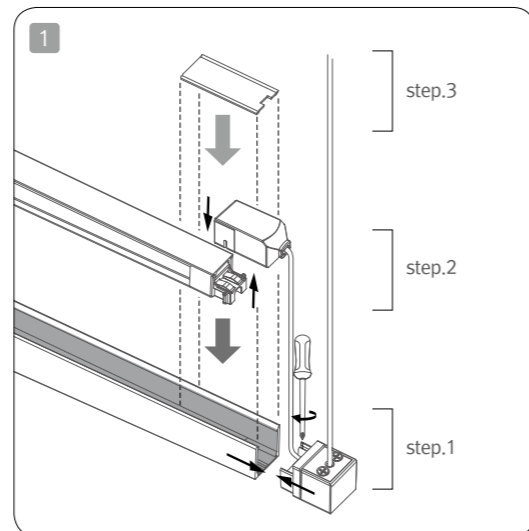

Installation