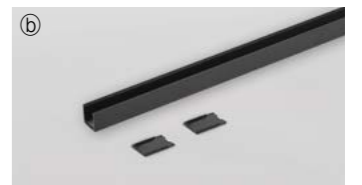

(b) NDPro Top Bar

- NDP4TB
- NDP7TB
- NDP11TB
- NDP15TB