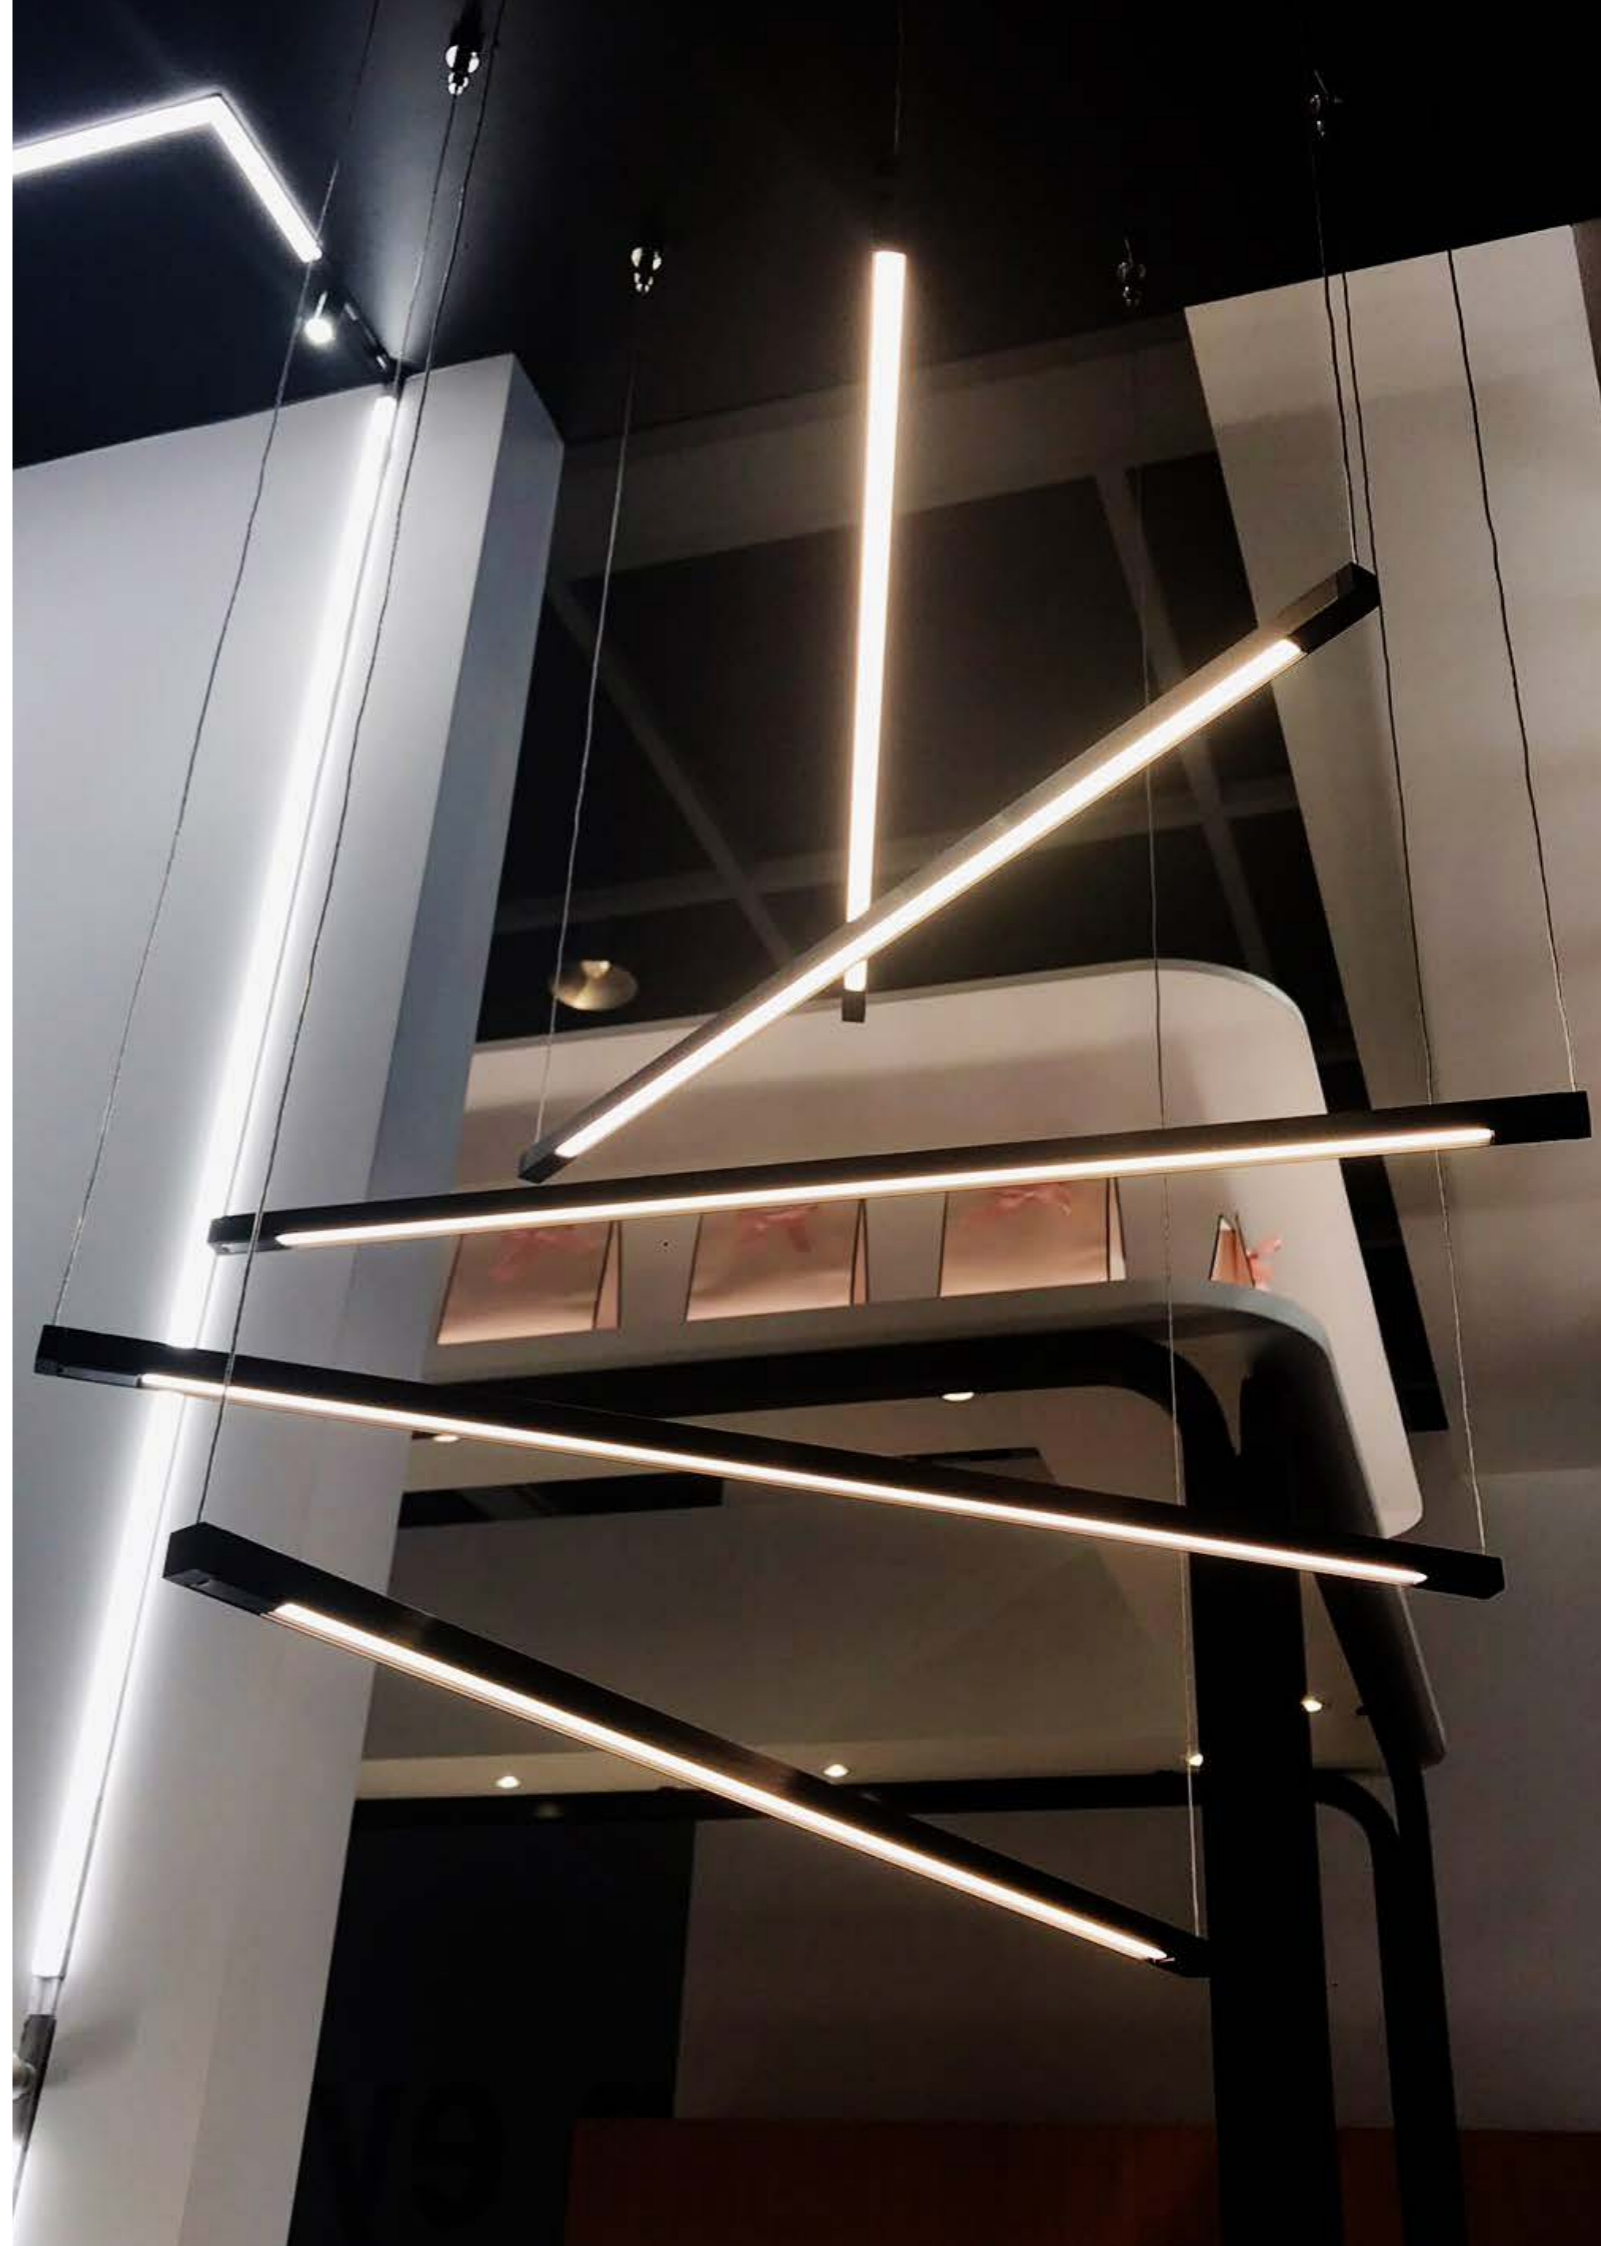

## NDPro Pendant

*Super Slim Suspension LED for Display*

Rotatable Pendant for NDPro

- Aluminum body with rotating top bar
- Easy assembly with NDPro fixture
- Various length available
- Ideal for Suspended Application

**Dimensions**

NDPro Pendant for	Lamp Power	Luminous Flux (4000K)	A (Top Length)	B (NDPro Pendant Bracket Mounting Holes)
NDP4 40K-24V-C90	4W	320lm	384mm	369mm
NDP7 40K-24V-C90	7W	560lm	664mm	649mm
NDP11 40K-24V-C90	11W	880lm	943mm	928mm
NDP15 40K-24V-C90	15W	1,200lm	1,222mm	1,207mm