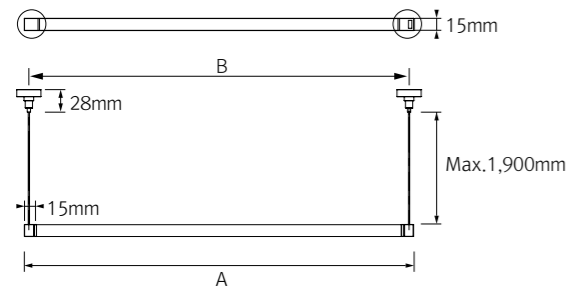

**Dimensions**

NDPro Pendant for	Lamp Power	Luminous Flux (4000K)	A (Top Length)	B (NDPro Pendant Bracket Mounting Holes)
NDP4 40K-24V-C90	4W	320lm	384mm	369mm
NDP7 40K-24V-C90	7W	560lm	664mm	649mm
NDP11 40K-24V-C90	11W	880lm	943mm	928mm
NDP15 40K-24V-C90	15W	1,200lm	1,222mm	1,207mm

**(d) LED Driver with 12way distributor, with power cord (1,800mm)**

Part NO	FLC30-24V/T	FLC75-24V-P/T
Capacity	24V/30W	24V/75W