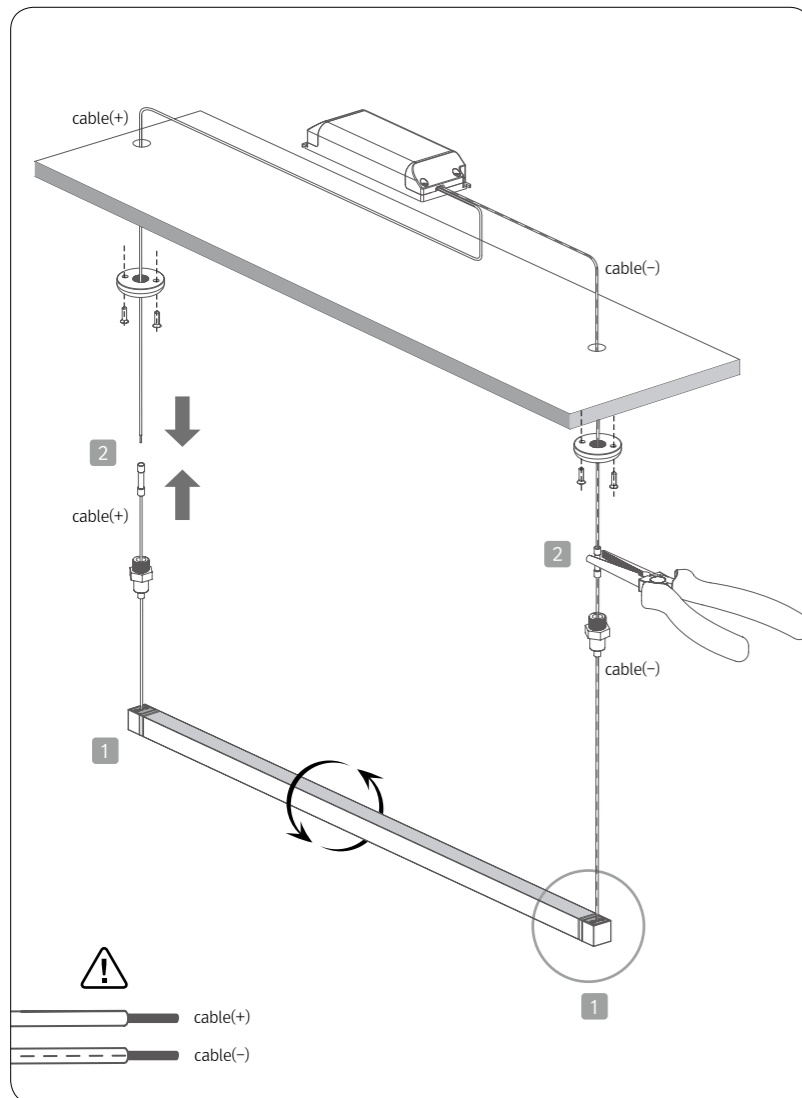

## NDPro Pendant

*Super Slim Suspension LED for Display*

Rotatable Pendant for NDPro

- Aluminum body with rotating top bar
- Easy assembly with NDPro fixture
- Various length available
- Ideal for Suspended Application

**Dimensions**

NDPro Pendant for	Lamp Power	Luminous Flux (4000K)	A (Top Length)	B (NDPro Pendant Bracket Mounting Holes)
NDP4 40K-24V-C90	4W	320lm	384mm	369mm
NDP7 40K-24V-C90	7W	560lm	664mm	649mm
NDP11 40K-24V-C90	11W	880lm	943mm	928mm
NDP15 40K-24V-C90	15W	1,200lm	1,222mm	1,207mm

**Various options**

**Installation**

**Required Accessories**

\* Item (a)(b) are sold separately

- (a) LED Driver
  - (b) FLX Stix NDPro
  - (c) Top Bar
  - (d) Fix Cover
  - (e) Wire
  - (f) Wire Holder
  - (g) Holder Clamp
  - (h) Wire Terminals
  - (i) Screw
- NDP Pendant Kit

**(d) LED Driver with 12way distributor, with power cord (1,800mm)**

Part NO	FLC30-24V/T	FLC75-24V-P/T
Capacity	24V/30W	24V/75W