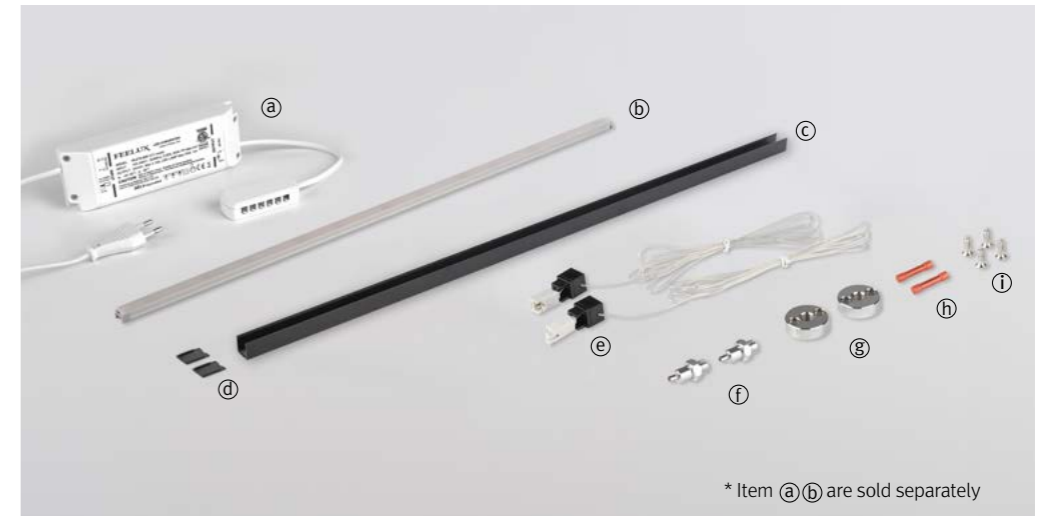

## NDPro Pendant

*Super Slim Suspension LED for Display*

Rotatable Pendant for NDPro

- Aluminum body with rotating top bar
- Easy assembly with NDPro fixture
- Various length available
- Ideal for Suspended Application

**Dimensions**

NDPro Pendant for	Lamp Power	Luminous Flux (4000K)	A (Top Length)	B (NDPro Pendant Bracket Mounting Holes)
NDP4 40K-24V-C90	4W	320lm	384mm	369mm
NDP7 40K-24V-C90	7W	560lm	664mm	649mm
NDP11 40K-24V-C90	11W	880lm	943mm	928mm
NDP15 40K-24V-C90	15W	1,200lm	1,222mm	1,207mm

**Various options**

**Installation**

**Required Accessories**

\* Item (a)(b) are sold separately

- (a) LED Driver
  - (b) FLX Stix NDPro
  - (c) Top Bar
  - (d) Fix Cover
  - (e) Wire
  - (f) Wire Holder
  - (g) Holder Clamp
  - (h) Wire Terminals
  - (i) Screw
- NDP Pendant Kit

**(d) LED Driver with 12way distributor, with power cord (1,800mm)**

Part NO	FLC30-24V/T	FLC75-24V-P/T
Capacity	24V/30W	24V/75W