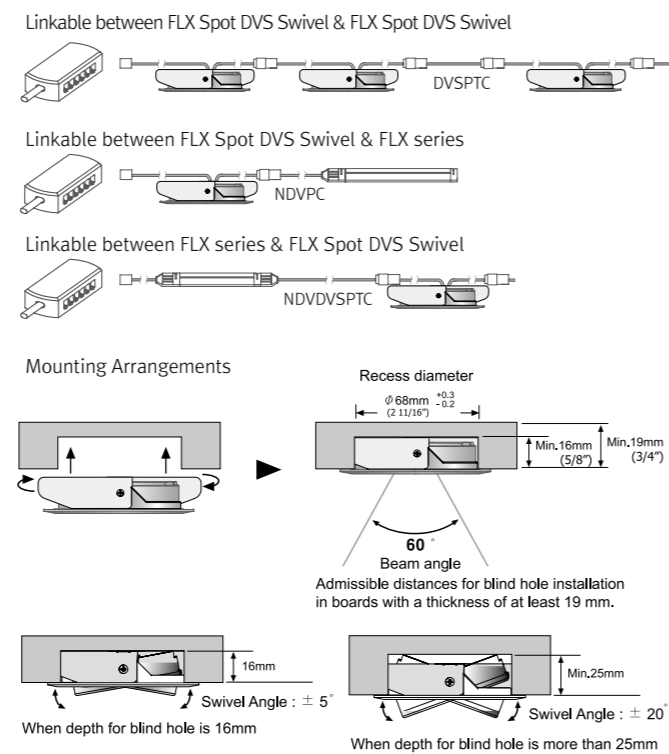

Various color

Specification

Model Name	Color	Power Input	Lamp Power	Luminous Flux	Efficiency	Color Rendering	Available Color	Beam Angle	Operating Temperature
DVS4A 40K-24V-SW-WT-25	White	DC24V	4.3W	485lm	108lm/w	Ra > 85	2,700K/3,000K/3,500K/4,000K/5,700K	25°	0-45°C
DVS4A 40K-24V-SW-WT-45	Black	DC24V	4.3W	500lm	109lm/w	Ra > 85	2,700K/3,000K/3,500K/4,000K/5,700K	45°	0-45°C
DVS4A 40K-24V-SW-WT-60	Silver	DC24V	4.3W	485lm	105lm/w	Ra > 85	2,700K/3,000K/3,500K/4,000K/5,700K	60°	0-45°C

Max. connection

- FLX Spot DVS Swivel : Max 7pcs in a row
- LED Driver

Model Name	Max. units for LED driver			
	24V/15W	24V/30W	24V/75W	24V/200W
DVS4A 40K-24V-SW	3	7	17	47

Dimension

Installation

Various options

Accessories

- a) FLX Spot DVS Swivel**
White | Black | Bronze | Silver
DVS4A 40K-24V-SW-WT | DVS4A 40K-24V-SW-BK | DVS4A 40K-24V-SW-BZ | DVS4A 40K-24V-SW-SV
- b) Extension cable : DVSPTC (2,500mm)**
Between FLX Spot Swivel & FLX Spot DVS or 12 way distributor
- c) Connecting cable : NDVDVSPTC (1,000mm)**
Between FLX Spot DVS Swivel & FLX Stix NDV
* Available Color : Black, Gray
- d) Connecting cable : NDPDVSPTC (1,000mm)**
Between FLX Spot DVS Swivel & FLX Stix NDP
* Available Color : Black, Gray
- e) Connecting cable : NDVPC (2,500mm)**
Between FLX Stix NDV & FLX Spot DVS Swivel
- f) Connecting cable : NDPPC (2,500mm)**
Between FLX Stix NDP & FLX Spot DVS Swivel