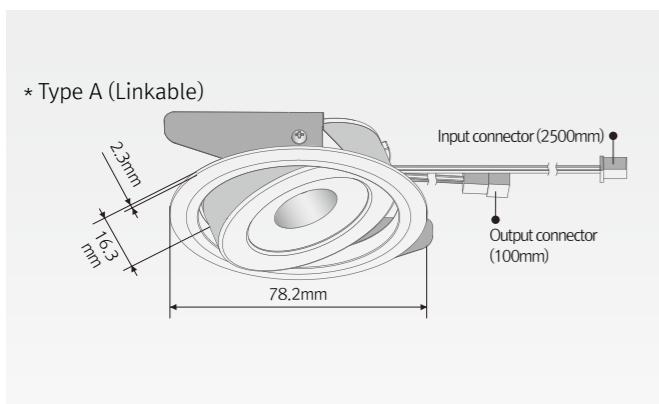

Various color

Specification

Model Name	Color	Power Input	Lamp Power	Luminous Flux	Efficiency	Color Rendering	Available Color	Beam Angle	Operating Temperature
DVS4A 40K-24V-SW-WT-25	White	DC24V	4.3W	485lm	108lm/w	Ra > 85	2,700K/3,000K/3,500K/4,000K/5,700K	25°	0-45°C
DVS4A 40K-24V-SW-WT-45	Black	DC24V	4.3W	500lm	109lm/w	Ra > 85	2,700K/3,000K/3,500K/4,000K/5,700K	45°	0-45°C
DVS4A 40K-24V-SW-WT-60	Silver	DC24V	4.3W	485lm	105lm/w	Ra > 85	2,700K/3,000K/3,500K/4,000K/5,700K	60°	0-45°C

Max. connection

- FLX Spot DVS Swivel : Max 7pcs in a row
- LED Driver

Model Name	Max. units for LED driver			
	24V/15W	24V/30W	24V/75W	24V/200W
DVS4A 40K-24V-SW	3	7	17	47

Dimension

Installation

Various options