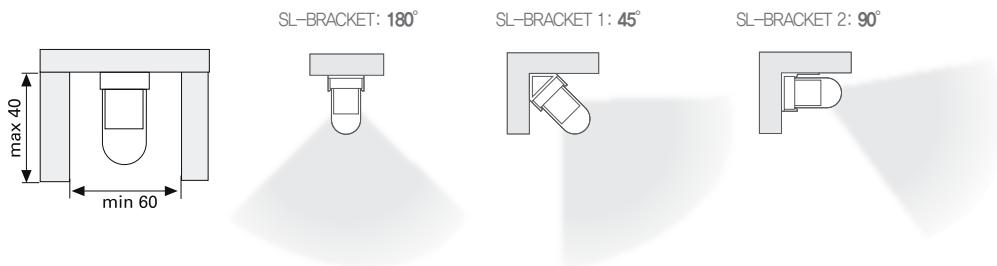

Dimensions

Model No.	Lamp power (Watt)	Length	lm	Input Current (mA)
SL8AB12NN	8W	13 9/16 (345mm)	740	165
SL14AB12NN	14W	23 7/16 (595mm)	1350	190
SL21AB12NN	21W	35 4/8 (895mm)	2100	240
SL28AB12NN	28W	47 1/16 (1195mm)	2900	290
SL35AB12NN	35W	58 7/8 (1495mm)	3650	360

Mounting

Connection (Total lamp output in one strip light maximum 270W)

Specification

Frequency range	50/60Hz
Voltage	100-130V
Power factor	>97%
Color rendering	>82
Lamp life	16,000 hr
Diameter	16mm (T5)

Accessories

-  **a** DLCP
direct connecting cap
-  **b** DLPC120/XL
powercord 1800mm (6 feet) with plug
-  **c** DLPC120/SM2
powercord 1800mm (6 feet) with plug & straight connector
-  **d** DLPTC/XL
connecting cable 150mm (6 inch)
DLPTC1/XL
connecting cable 300mm (1 feet)
DLPTC2/XL
connecting cable 600mm (2 feet)
DLPTC4/XL
connecting cable 1200mm (4 feet)
DLPTC6/XL
connecting cable 1800mm (6 feet)
-  **e** DLSB/XL
on-off switch
-  **f** SL8CV
polycarbonate diffuser for 8W Slimlamp
SL14CV
polycarbonate diffuser for 14W Slimlamp
SL21CV
polycarbonate diffuser for 21W Slimlamp
SL28CV
polycarbonate diffuser for 28W Slimlamp
SL35CV
polycarbonate diffuser for 35W Slimlamp