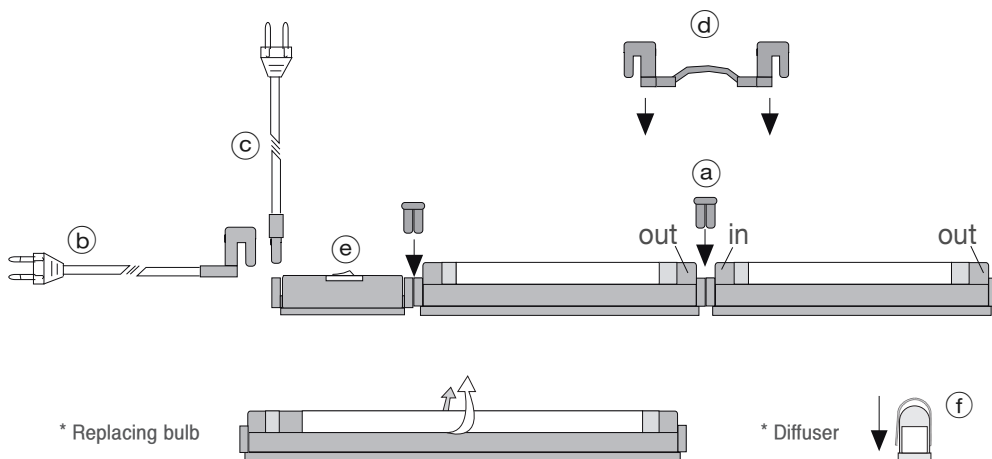

Dimensions

Model No.	Lamp power (Watt)	Length	lm	Input Current (mA)
SL8AB12NN	8W	13 9/16 (345mm)	740	165
SL14AB12NN	14W	23 7/16 (595mm)	1350	190
SL21AB12NN	21W	35 4/8 (895mm)	2100	240
SL28AB12NN	28W	47 1/16 (1195mm)	2900	290
SL35AB12NN	35W	58 7/8 (1495mm)	3650	360

Mounting

Connection (Total lamp output in one strip light maximum 270W)

Specification

Frequency range	50/60Hz
Voltage	100-130V
Power factor	>97%
Color rendering	>82
Lamp life	16,000 hr
Diameter	16mm (T5)

Accessories

-  **a** DLCP
direct connecting cap
-  **b** DLPC120/XL
powercord 1800mm (6 feet) with plug
-  **c** DLPC120/SM2
powercord 1800mm (6 feet) with plug & straight connector
-  **d** DLPTC/XL
connecting cable 150mm (6 inch)
DLPTC1/XL
connecting cable 300mm (1 feet)
DLPTC2/XL
connecting cable 600mm (2 feet)
DLPTC4/XL
connecting cable 1200mm (4 feet)
DLPTC6/XL
connecting cable 1800mm (6 feet)
-  **e** DLSB/XL
on-off switch
-  **f** SL8CV
polycarbonate diffuser for 8W Slimlamp
SL14CV
polycarbonate diffuser for 14W Slimlamp
SL21CV
polycarbonate diffuser for 21W Slimlamp
SL28CV
polycarbonate diffuser for 28W Slimlamp
SL35CV
polycarbonate diffuser for 35W Slimlamp