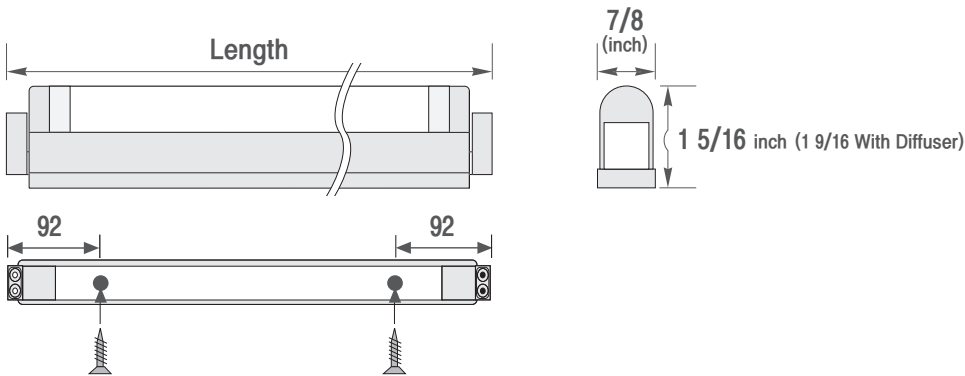

Dimensions

Model No.	Lamp power (Watt)	Length	lm	Input Current (mA)
SL8AB12NN	8W	13 9/16 (345mm)	740	165
SL14AB12NN	14W	23 7/16 (595mm)	1350	190
SL21AB12NN	21W	35 4/8 (895mm)	2100	240
SL28AB12NN	28W	47 1/16 (1195mm)	2900	290
SL35AB12NN	35W	58 7/8 (1495mm)	3650	360

Mounting

Connection (Total lamp output in one strip light maximum 270W)

Specification

Frequency range	50/60Hz
Voltage	100-130V
Power factor	>97%
Color rendering	>82
Lamp life	16,000 hr
Diameter	16mm (T5)

Accessories

-  **a** DLCP
direct connecting cap
-  **b** DLPC120/XL
powercord 1800mm (6 feet) with plug
-  **c** DLPC120/SM2
powercord 1800mm (6 feet) with plug & straight connector
-  **d** DLPTC/XL
connecting cable 150mm (6 inch)
DLPTC1/XL
connecting cable 300mm (1 feet)
DLPTC2/XL
connecting cable 600mm (2 feet)
DLPTC4/XL
connecting cable 1200mm (4 feet)
DLPTC6/XL
connecting cable 1800mm (6 feet)
-  **e** DLSB/XL
on-off switch
-  **f** SL8CV
polycarbonate diffuser for 8W Slimlamp
SL14CV
polycarbonate diffuser for 14W Slimlamp
SL21CV
polycarbonate diffuser for 21W Slimlamp
SL28CV
polycarbonate diffuser for 28W Slimlamp
SL35CV
polycarbonate diffuser for 35W Slimlamp