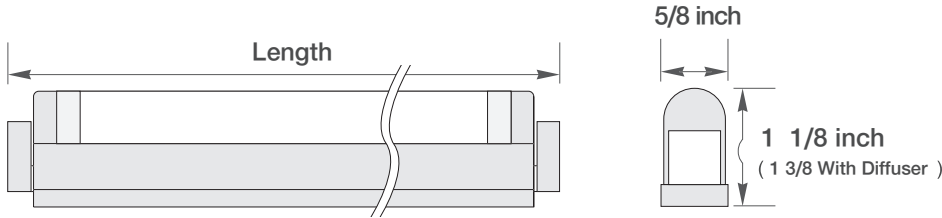

Dimensions

| Model No. | Lamp power (watt) | Length | lm | Input Current (mA) |
|-------------|-------------------|-----------------|------|--------------------|
| DL7A4B12NC | 7W | 10 5/16 (262mm) | 420 | 120 |
| DL10A4B12NC | 10W | 13 6/16 (339mm) | 700 | 160 |
| DL18A4B12NC | 18W | 20 6/16 (517mm) | 1305 | 250 |

Specification

| | |
|----------------------|-----------|
| Frequency range | 50/60Hz |
| Voltage | 100-130V |
| Power factor | >97% |
| Color rendering | >82 |
| Degree of protection | IP20 |
| Lamp life | 10,000 hr |
| Diameter | 13mm (T4) |
| Class of protection | II |

Mounting

Connection (Total lamp output in one strip light maximum 270W)

Accessories

- a** DLCP
direct connecting cap
- b** DLPC120/XL
powercord 1800mm (6 feet) with plug
- c** DLPC120/SM2
powercord 1800mm (6 feet) with plug & straight connector
- d** DLPTC/XL
connecting cable 150mm (6 inch)
DLPTC1/XL
connecting cable 300mm (1 feet)
DLPTC2/XL
connecting cable 600mm (2 feet)
DLPTC4/XL
connecting cable 1200mm (4 feet)
DLPTC6/XL
connecting cable 1800mm (6 feet)
- e** DLSB/XL
on-off switch
- f** DL7CV
polycarbonate diffuser for 7W Decolamp
DL10CV
polycarbonate diffuser for 10W Decolamp
DL18CV
polycarbonate diffuser for 18W Decolamp