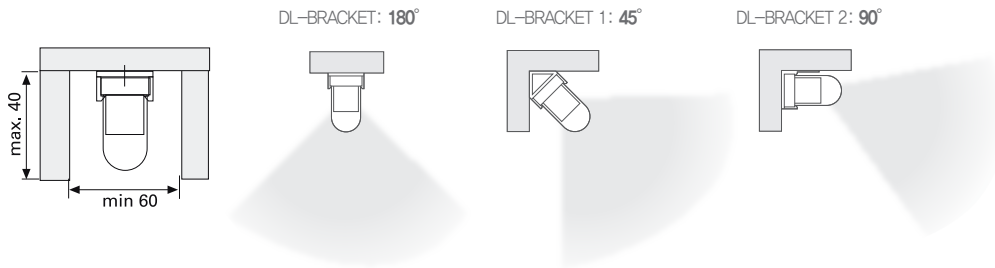

Dimensions

| Model No. | Lamp power (watt) | Length | lm | Input Current (mA) |
|-------------|-------------------|-----------------|------|--------------------|
| DL7A4B12NC | 7W | 10 5/16 (262mm) | 420 | 120 |
| DL10A4B12NC | 10W | 13 6/16 (339mm) | 700 | 160 |
| DL18A4B12NC | 18W | 20 6/16 (517mm) | 1305 | 250 |

Specification

| | |
|----------------------|-----------|
| Frequency range | 50/60Hz |
| Voltage | 100-130V |
| Power factor | >97% |
| Color rendering | >82 |
| Degree of protection | IP20 |
| Lamp life | 10,000 hr |
| Diameter | 13mm (T4) |
| Class of protection | II |

Mounting

Connection (Total lamp output in one strip light maximum 270W)

Accessories

- a** DLCP
direct connecting cap
- b** DLPC120/XL
powercord 1800mm (6 feet) with plug
- c** DLPC120/SM2
powercord 1800mm (6 feet) with plug & straight connector
- d** DLPTC/XL
connecting cable 150mm (6 inch)
DLPTC1/XL
connecting cable 300mm (1 feet)
DLPTC2/XL
connecting cable 600mm (2 feet)
DLPTC4/XL
connecting cable 1200mm (4 feet)
DLPTC6/XL
connecting cable 1800mm (6 feet)
- e** DLSB/XL
on-off switch
- f** DL7CV
polycarbonate diffuser for 7W Decolamp
DL10CV
polycarbonate diffuser for 10W Decolamp
DL18CV
polycarbonate diffuser for 18W Decolamp