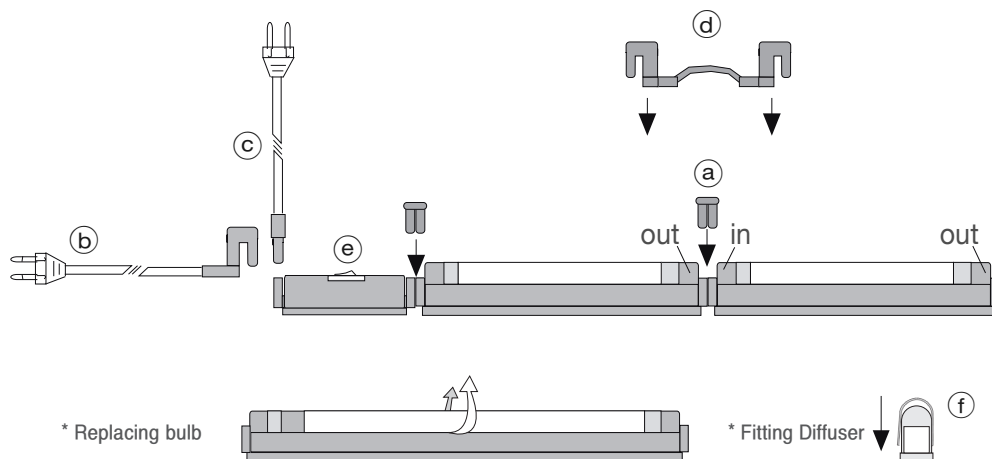

Dimensions

| Model No. | Lamp power (watt) | Length | lm | Input Current (mA) |
|-------------|-------------------|-----------------|------|--------------------|
| DL7A4B12NC | 7W | 10 5/16 (262mm) | 420 | 120 |
| DL10A4B12NC | 10W | 13 6/16 (339mm) | 700 | 160 |
| DL18A4B12NC | 18W | 20 6/16 (517mm) | 1305 | 250 |

Specification

| | |
|----------------------|-----------|
| Frequency range | 50/60Hz |
| Voltage | 100-130V |
| Power factor | >97% |
| Color rendering | >82 |
| Degree of protection | IP20 |
| Lamp life | 10,000 hr |
| Diameter | 13mm (T4) |
| Class of protection | II |

Mounting

Connection (Total lamp output in one strip light maximum 270W)

Accessories

- a** DLCP
direct connecting cap
- b** DLPC120/XL
powercord 1800mm (6 feet) with plug
- c** DLPC120/SM2
powercord 1800mm (6 feet) with plug & straight connector
- d** DLPTC/XL
connecting cable 150mm (6 inch)
DLPTC1/XL
connecting cable 300mm (1 feet)
DLPTC2/XL
connecting cable 600mm (2 feet)
DLPTC4/XL
connecting cable 1200mm (4 feet)
DLPTC6/XL
connecting cable 1800mm (6 feet)
- e** DLSB/XL
on-off switch
- f** DL7CV
polycarbonate diffuser for 7W Decolamp
DL10CV
polycarbonate diffuser for 10W Decolamp
DL18CV
polycarbonate diffuser for 18W Decolamp