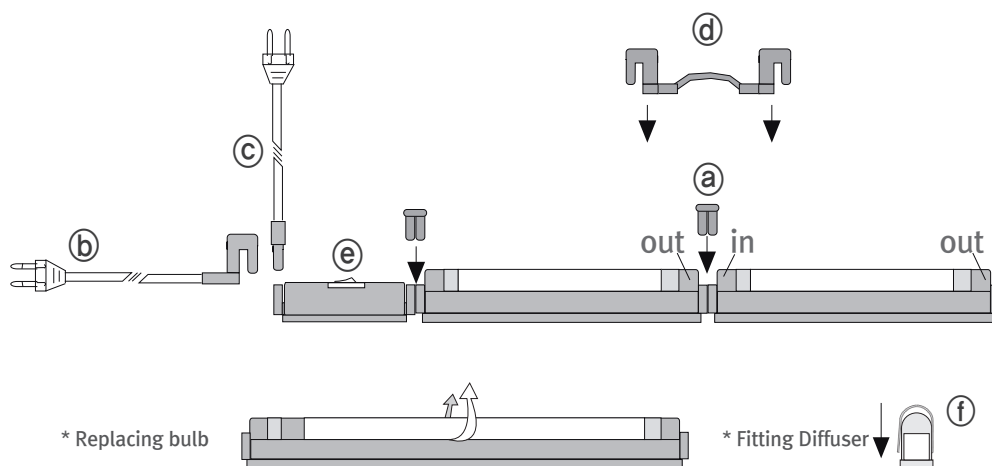

Dimensions

Model No.	Lamp power (Watt)	Length (mm)	lm	Input Current (mA)
DL7A4B23NC/T	7W	262	420	58
DL10A4B23NC/T	10W	339	700	83
DL18A4B23NC/T	18W	517	1305	150

Specification

Frequency range	50/60Hz
Voltage	220-240V
Power factor	>97%
Color rendering	>82
Degree of protection	IP20
Lamp life	10,000 hr
Diameter	13mm (T4)
Class of protection	II

Mounting

Connection (Total lamp output in one strip light maximum 270W)

Accessories

- a** DLCP/T
direct connecting cap

- b** DLPC230/T
powercord 1800mm (6 feet) with plug

- c** DLPC230/SM2/T
powercord 1800mm (6 feet) with plug & straight connector

- d** DLPTC/T
connecting cable 150mm (6 inch)
DLPTC1/T
connecting cable 300mm (1 feet)
DLPTC2/T
connecting cable 600mm (2 feet)
DLPTC4/T
connecting cable 1200mm (4 feet)
DLPTC6/T
connecting cable 1800mm (6 feet)