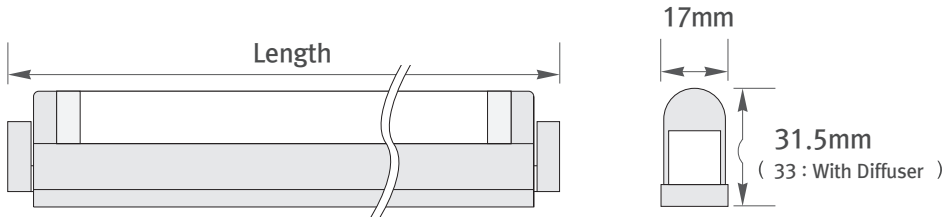

Dimensions

Model No.	Lamp power (Watt)	Length (mm)	lm	Input Current (mA)
DL7A4B23NC/T	7W	262	420	58
DL10A4B23NC/T	10W	339	700	83
DL18A4B23NC/T	18W	517	1305	150

Specification

Frequency range	50/60Hz
Voltage	220-240V
Power factor	>97%
Color rendering	>82
Degree of protection	IP20
Lamp life	10,000 hr
Diameter	13mm (T4)
Class of protection	II

Mounting

Connection (Total lamp output in one strip light maximum 270W)

Accessories

- a** DLCP/T
direct connecting cap

- b** DLPC230/T
powercord 1800mm (6 feet) with plug

- c** DLPC230/SM2/T
powercord 1800mm (6 feet) with plug & straight connector

- d** DLPTC/T
connecting cable 150mm (6 inch)
DLPTC1/T
connecting cable 300mm (1 feet)
DLPTC2/T
connecting cable 600mm (2 feet)
DLPTC4/T
connecting cable 1200mm (4 feet)
DLPTC6/T
connecting cable 1800mm (6 feet)