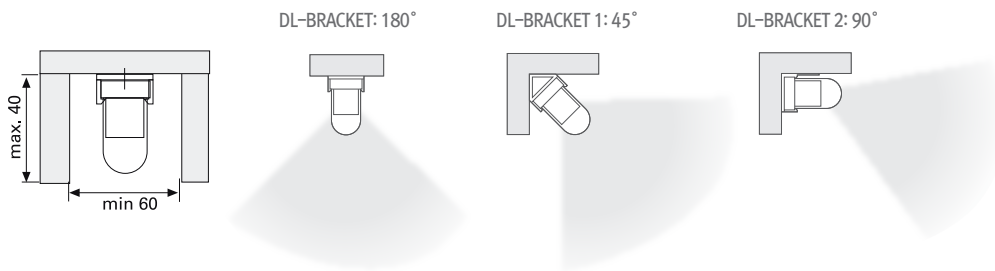

Dimensions

Model No.	Lamp power (Watt)	Length (mm)	lm	Input Current (mA)
DL7A4B23NC/T	7W	262	420	58
DL10A4B23NC/T	10W	339	700	83
DL18A4B23NC/T	18W	517	1305	150

Specification

Frequency range	50/60Hz
Voltage	220-240V
Power factor	>97%
Color rendering	>82
Degree of protection	IP20
Lamp life	10,000 hr
Diameter	13mm (T4)
Class of protection	II

Mounting

Connection (Total lamp output in one strip light maximum 270W)

Accessories

- a** DLCP/T
direct connecting cap

- b** DLPC230/T
powercord 1800mm (6 feet) with plug

- c** DLPC230/SM2/T
powercord 1800mm (6 feet) with plug & straight connector

- d** DLPTC/T
connecting cable 150mm (6 inch)
DLPTC1/T
connecting cable 300mm (1 feet)
DLPTC2/T
connecting cable 600mm (2 feet)
DLPTC4/T
connecting cable 1200mm (4 feet)
DLPTC6/T
connecting cable 1800mm (6 feet)