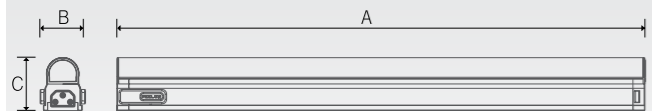

Round diffuser
Standard

Square diffuser
Optional

Specification

Model Name	Voltage Input	Energy Consumption	Power Factor	Luminous Flux	Energy Efficiency	Color Rendering	Available Color	Operating temperature	Dimming
SSL5 30K-UNV	AC100~240V	5W	PF > 0.9	425 lm	85 lm/W	Ra > 80	2,700K/3,000K/3,500K/4,000K/6,000K	0~45°C	Non dimmable
SSL10 30K-UNV	AC100~240V	10W	PF > 0.9	850 lm	85 lm/W	Ra > 80	2,700K/3,000K/3,500K/4,000K/6,000K	0~45°C	Non dimmable
SSL15 30K-UNV	AC100~240V	15W	PF > 0.9	1,275 lm	85 lm/W	Ra > 80	2,700K/3,000K/3,500K/4,000K/6,000K	0~45°C	Non dimmable
SSL20 30K-UNV	AC100~240V	20W	PF > 0.9	1,700 lm	85 lm/W	Ra > 80	2,700K/3,000K/3,500K/4,000K/6,000K	0~45°C	Non dimmable
DSSL10 30K-UNV	AC100~240V	10W	PF > 0.9	850 lm	85 lm/W	Ra > 80	2,700K/3,000K/3,500K/4,000K/6,000K	0~45°C	Dimmable
DSSL15 30K-UNV	AC100~240V	15W	PF > 0.9	1,275 lm	85 lm/W	Ra > 80	2,700K/3,000K/3,500K/4,000K/6,000K	0~45°C	Dimmable
DSSL20 30K-UNV	AC100~240V	20W	PF > 0.9	1,700 lm	85 lm/W	Ra > 80	2,700K/3,000K/3,500K/4,000K/6,000K	0~45°C	Dimmable

Dimension

Model Name	Voltage Input (V)	Energy Consumption (W)	A (mm)	B (mm)	C (mm)
SSL5 30K-UNV	AC100~240	5	290	32.3	35.2
SSL10 30K-UNV	AC100~240	10	580	32.3	35.2
SSL15 30K-UNV	AC100~240	15	870	32.3	35.2
SSL20 30K-UNV	AC100~240	20	1,160	32.3	35.2
DSSL10 30K-UNV	AC100~240	10	580	32.3	35.2
DSSL15 30K-UNV	AC100~240	15	870	32.3	35.2
DSSL20 30K-UNV	AC100~240	20	1,160	32.3	35.2

* Standard type (Round diffuser)

* Optional type (Square diffuser)

Notice

- Max.connection(Dimming) : 10 pcs
- Max.connection(Non dimming) : 400W
- 5W(80pcs), 10W(40 pcs), 15W(26pcs), 20W(20 pcs)

Connection