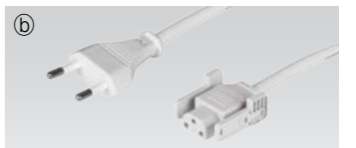

* Standard type (Round diffuser)

* Optional type (Square diffuser)

Notice

- Max.connection(Dimming) : 10 pcs
- Max.connection(Non dimming) : 400W
- 5W(80pcs), 10W(40 pcs), 15W(26pcs), 20W(20 pcs)

Connection

Accessories

Ⓐ Connecting cable

SSLPTC/T	SSLPTC1/T	SSLPTC2/T	SSLPTC4/T	SSLPTC6/T
150mm(6inch)	300mm(1feet)	600mm(2feet)	1,200mm(4feet)	1,800mm(6feet)

Ⓑ Power cord

SSLPC230/T

Ⓒ Open power cord

DSSLOPC230/T

Ⓓ Mounting bracket (Metal Bracket)