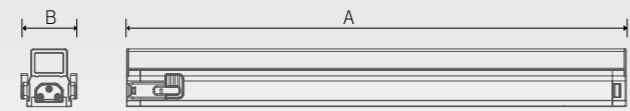

Round diffuser
Standard

Square diffuser
Optional

Specification

Model Name	Voltage Input	Energy Consumption	Power Factor	Luminous Flux	Energy Efficiency	Color Rendering	Available Color	Operating temperature	Dimming
SSL5 30K-UNV	AC100~240V	5W	PF > 0.9	425 lm	85 lm/W	Ra > 80	2,700K/3,000K/3,500K/4,000K/6,000K	0~45°C	Non dimmable
SSL10 30K-UNV	AC100~240V	10W	PF > 0.9	850 lm	85 lm/W	Ra > 80	2,700K/3,000K/3,500K/4,000K/6,000K	0~45°C	Non dimmable
SSL15 30K-UNV	AC100~240V	15W	PF > 0.9	1,275 lm	85 lm/W	Ra > 80	2,700K/3,000K/3,500K/4,000K/6,000K	0~45°C	Non dimmable
SSL20 30K-UNV	AC100~240V	20W	PF > 0.9	1,700 lm	85 lm/W	Ra > 80	2,700K/3,000K/3,500K/4,000K/6,000K	0~45°C	Non dimmable
DSSL10 30K-UNV	AC100~240V	10W	PF > 0.9	850 lm	85 lm/W	Ra > 80	2,700K/3,000K/3,500K/4,000K/6,000K	0~45°C	Dimmable
DSSL15 30K-UNV	AC100~240V	15W	PF > 0.9	1,275 lm	85 lm/W	Ra > 80	2,700K/3,000K/3,500K/4,000K/6,000K	0~45°C	Dimmable
DSSL20 30K-UNV	AC100~240V	20W	PF > 0.9	1,700 lm	85 lm/W	Ra > 80	2,700K/3,000K/3,500K/4,000K/6,000K	0~45°C	Dimmable

Dimension

Model Name	Voltage Input (V)	Energy Consumption (W)	A (mm)	B (mm)	C (mm)
SSL5 30K-UNV	AC100~240	5	290	32.3	35.2
SSL10 30K-UNV	AC100~240	10	580	32.3	35.2
SSL15 30K-UNV	AC100~240	15	870	32.3	35.2
SSL20 30K-UNV	AC100~240	20	1,160	32.3	35.2
DSSL10 30K-UNV	AC100~240	10	580	32.3	35.2
DSSL15 30K-UNV	AC100~240	15	870	32.3	35.2
DSSL20 30K-UNV	AC100~240	20	1,160	32.3	35.2

* Standard type (Round diffuser)

* Optional type (Square diffuser)

Notice

- Max.connection(Dimming) : 10 pcs
- Max.connection(Non dimming) : 400W
- 5W(80pcs), 10W(40 pcs), 15W(26pcs), 20W(20 pcs)

Connection