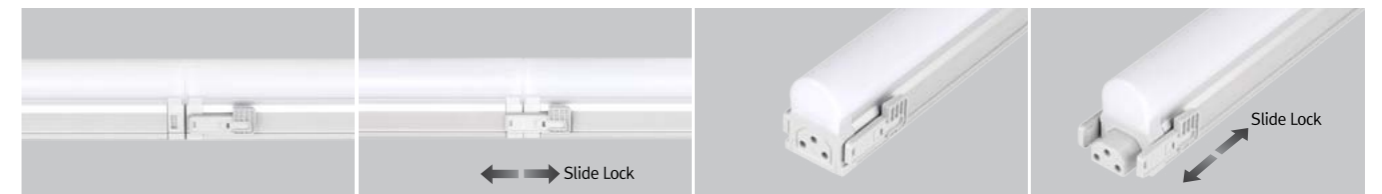

SlimLamp Slide

LED for Display, Cabinet, Furniture & Cove

Stable, Secure and Smart Locking System

- Easy slide connecting system
- Slim design with seamless lighting
- Dimmable
- Round diffuser(Square also available)
- Slide-Up Replacing System

* Standard type (Round diffuser)

* Optional type (Square diffuser)

Notice

- Max.connection(Dimming) : 10 pcs
- Max.connection(Non dimming) : 400W
- 5W(80pcs), 10W(40 pcs), 15W(26pcs), 20W(20 pcs)

Connection