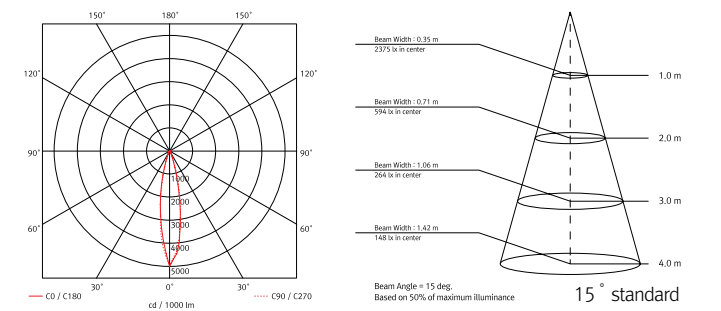

Installation

Light output

Specification

Model Name	Voltage Input	Energy Consumption	Luminous Flux	Energy Efficiency	Color Rendering	Available color	Beam Angle	Material
LS60-9 40K-24V	DC 24V	9 W	500 lm	55 lm/W	Ra > 90	2,700K / 3,000K / 3,500K / 4,000K	15° (Option 40°)	AL

Dimension

Photometric data

Accessories

a) LED Driver with 12way distributor with power cord(1,800mm)

Part NO	FLC15-24V/T	FLC30-24V/T	FLC75-24V/T
Capacity	15W 24V	30W 24V	75W 24V