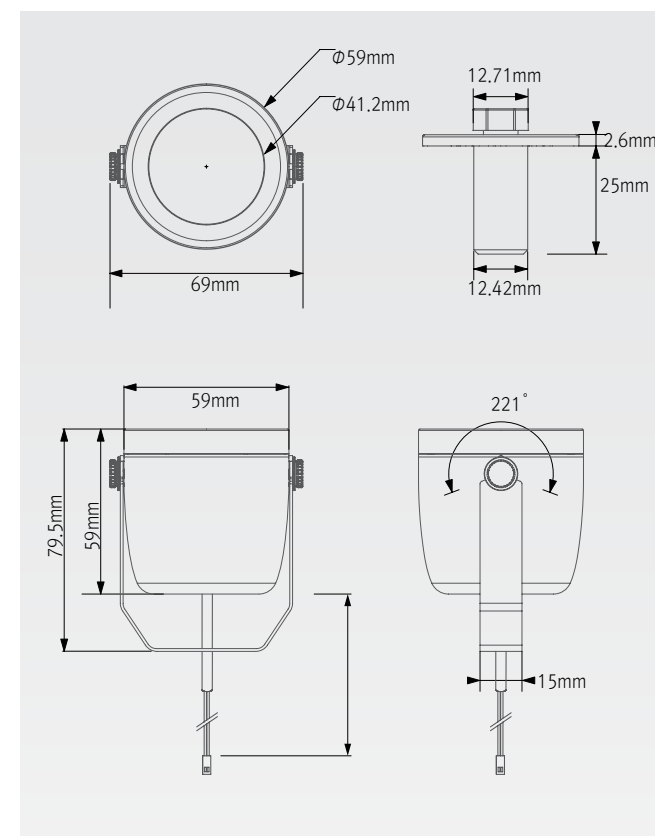

Installation

Light output

Specification

Model Name	Voltage Input	Energy Consumption	Luminous Flux	Energy Efficiency	Color Rendering	Available color	Beam Angle	Material
LS60-9 40K-24V	DC 24V	9 W	500 lm	55 lm/W	Ra > 90	2,700K / 3,000K / 3,500K / 4,000K	15° (Option 40°)	AL

Dimension

Photometric data

Accessories

a) LED Driver with 12way distributor with power cord(1,800mm)

Part NO	FLC15-24V/T	FLC30-24V/T	FLC75-24V/T
Capacity	15W 24V	30W 24V	75W 24V