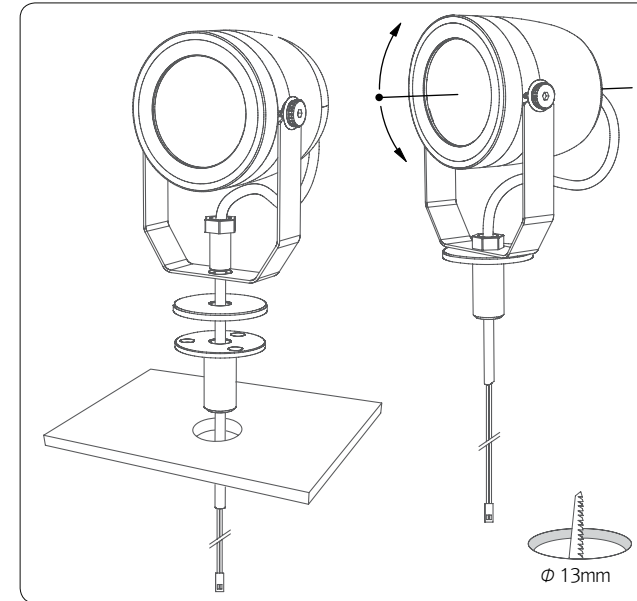

LuxFeel Spot 60

Integral lighting solution with high efficiency

LED Spotlight

- Mini Spotlight
- Ideal for exhibition or commercial space
- Rotated product: beam angle changeable
- High color rendering(CRI90)
- Aluminum body with yoke bracket for maximum flexibility
- Adds sparkles to all merchandise

Installation

Light output

Specification

Model Name	Voltage Input	Energy Consumption	Luminous Flux	Energy Efficiency	Color Rendering	Available color	Beam Angle	Material
LS60-9 40K-24V	DC 24V	9 W	500 lm	55 lm/W	Ra > 90	2,700K / 3,000K / 3,500K / 4,000K	15° (Option 40°)	AL

Dimension

Photometric data

Accessories

a) LED Driver with 12way distributor with power cord(1,800mm)

Part NO	FLC15-24V/T	FLC30-24V/T	FLC75-24V/T
Capacity	15W 24V	30W 24V	75W 24V