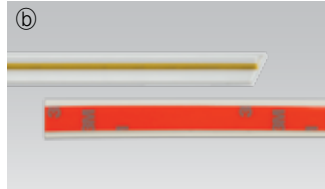

* 90° connector

* MNR-Rail extrusion pole

* Slim light system

* MNR-Rail extrusion line

* MNR-Rail

* MNR-Rail extrusion corner

Accessories

(a) Power supply track : MNR-Rail (20m)

Power supply track in Roll without adhesive
Color : White, Gray, Black

(b) Power supply track : MNR-Rail (1.2m)

Power supply track with adhesive tape
Color : White, Gray, Black

(c) Adhesive tape

Adhesive tape for MNR-Rail (16.5 m)