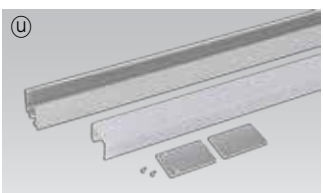

⑩ Slim light system (1.2m) : SLS-EXT