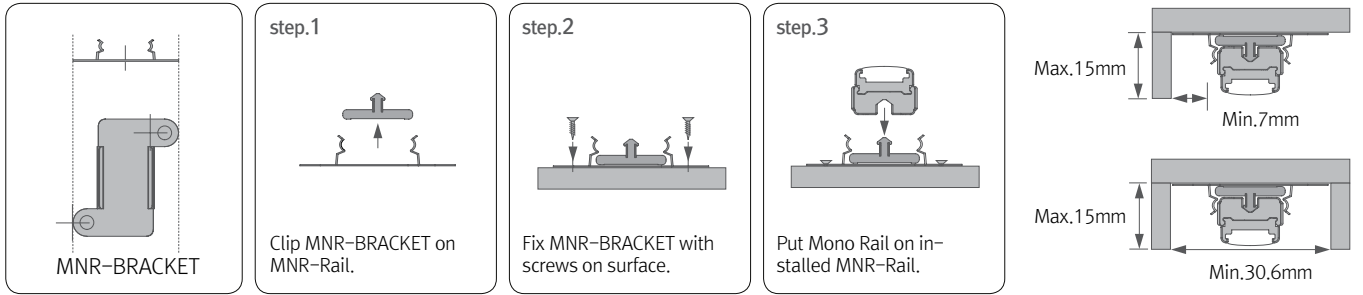

Installation