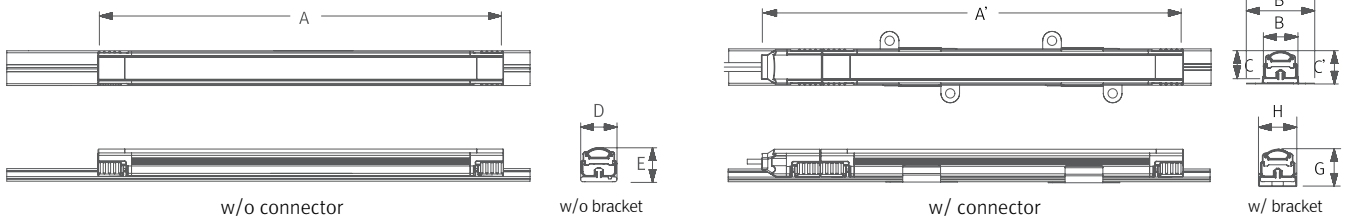

MNR-Rail – Power supply track for FLX Series

Installation

Max. connection

- MonoRail :180W in one row (Single power feed)
- LED Driver

LED Driver Model Name	Max. units for LED Driver	
	24V/75W	24V/200W
MNR1 40K-24V	51	139
MNR4 40K-24V	17	45
MNR8 40K-24V	8	22

Dimension

* Fixture

Model Name	Power Input (V)	Lamp Power (W)	A (mm)	A' (mm)	B (mm)	B' (mm)	C (mm)	C' (mm)	D (mm)	E (mm)	G (mm)	H (mm)
MNR1 40K-24V	DC 24	1.3	95	121	15.3	30.6	12.3	14.9	15.6	14.6	17	16.6
MNR4 40K-24V	DC 24	4	286	312	15.3	30.6	12.3	14.9	15.6	14.6	17	16.6
MNR8 40K-24V	DC 24	8	572	598	15.3	30.6	12.3	14.9	15.6	14.6	17	16.6

* 90° connector

* MNR-Rail extrusion pole

* Slim light system

* MNR-Rail extrusion line

* MNR-Rail

* MNR-Rail extrusion corner

Accessories

(a) Power supply track : MNR-Rail (20m)

(d) Power supply cable to the MNR-Rail : MNRPC (2500mm)

120W in one row (w/ terminal block)
180W in one row (w/o terminal block)

(e) Connecting cable between MNR-Rail

MNRPTC	MNRPTC1	MNRPTC2	MNRPTC4	MNRPTC6
150mm(6inch)	300mm(1feet)	600mm(1feet)	1200mm(4feet)	1800mm(6feet)