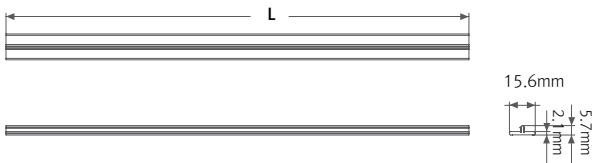

Dimension

* Fixture

Model Name	Power Input (V)	Lamp Power (W)	A (mm)	A' (mm)	B (mm)	B' (mm)	C (mm)	C' (mm)	D (mm)	E (mm)	G (mm)	H (mm)
MNR1 40K-24V	DC 24	1.3	95	121	15.3	30.6	12.3	14.9	15.6	14.6	17	16.6
MNR4 40K-24V	DC 24	4	286	312	15.3	30.6	12.3	14.9	15.6	14.6	17	16.6
MNR8 40K-24V	DC 24	8	572	598	15.3	30.6	12.3	14.9	15.6	14.6	17	16.6

* 90° connector

* MNR-Rail extrusion pole

* Slim light system

* MNR-Rail extrusion line

* MNR-Rail

* MNR-Rail extrusion corner

Accessories

(a) Power supply track : MNR-Rail (20m)

Power supply track in Roll without adhesive
Color : White, Gray, Black

(b) Power supply track : MNR-Rail (1.2m)

Power supply track with adhesive tape
Color : White, Gray, Black

(c) Adhesive tape

Adhesive tape for MNR-Rail (16.5 m)

(d) Power supply cable to the MNR-Rail : MNRPC (2500mm)

120W in one row (w/ terminal block)
180W in one row (w/o terminal block)

(e) Connecting cable between MNR-Rail

MNRPTC	MNRPTC1	MNRPTC2	MNRPTC4	MNRPTC6
150mm(6inch)	300mm(1feet)	600mm(1feet)	1200mm(4feet)	1800mm(6feet)