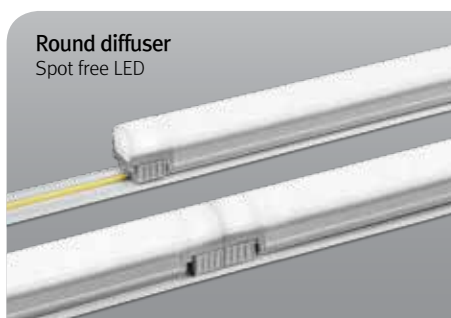

FEELUX

MonoRail

LED for Display, Cabinet, Furniture & Cove

Display & Cove system for long runs!

Product Features

- Super Slim linear with power track
- Greatly extends the length of a run with a single power point
- Fixtures snaps onto power track with no breaks in light output
- Available in silver, black
- To be used with constant voltage DC 24V driver
- Dimmable with available accessories

MonoRail

Display & Cove System for Long runs!

MonoRail 1W Length (95mm)

MonoRail 4W Length (286mm)

MonoRail 8W Length (572mm)

MNR-Rail (power supply track)

Easy connection

Various option

Power supply track in Roll without adhesive
Color : White, Gray, Black

(b) Power supply track : MNR-Rail (1.2m)

Power supply track with adhesive tape
Color : White, Gray, Black

(c) Adhesive tape

Adhesive tape for MNR-Rail (16.5 m)