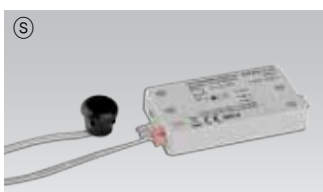

⑧ Door and motion detection sensor : FLS-M24V

Voltage : DC 24V