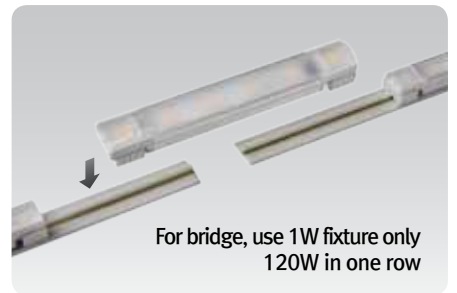

FEELUX

MonoRail

LED for Display, Cabinet, Furniture & Cove

Display & Cove system for long runs!

Product Features

- Super Slim linear with power track
- Greatly extends the length of a run with a single power point
- Fixtures snaps onto power track with no breaks in light output
- Available in silver, black
- To be used with constant voltage DC 24V driver
- Dimmable with available accessories

MonoRail

Display & Cove System for Long runs!

MonoRail 1W Length (95mm)

MonoRail 4W Length (286mm)

MonoRail 8W Length (572mm)

MNR-Rail (power supply track)

Easy connection

Various option

MNR-Rail – Power supply track for FLX Series

Installation

Max. connection

- MonoRail :180W in one row (Single power feed)
- LED Driver

LED Driver Model Name	Max. units for LED Driver	
	24V/75W	24V/200W
MNR1 40K-24V	51	139
MNR4 40K-24V	17	45
MNR8 40K-24V	8	22

Power supply track in Roll without adhesive
Color : White, Gray, Black

(b) Power supply track : MNR-Rail (1.2m)

Power supply track with adhesive tape
Color : White, Gray, Black

(c) Adhesive tape

Adhesive tape for MNR-Rail (16.5 m)