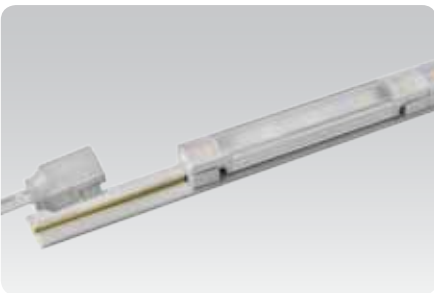

FEELUX

MonoRail

LED for Display, Cabinet, Furniture & Cove

Display & Cove system for long runs!

Product Features

- Super Slim linear with power track
- Greatly extends the length of a run with a single power point
- Fixtures snaps onto power track with no breaks in light output
- Available in silver, black
- To be used with constant voltage DC 24V driver
- Dimmable with available accessories

MonoRail

Display & Cove System for Long runs!

MonoRail 1W Length (95mm)

MonoRail 4W Length (286mm)

MonoRail 8W Length (572mm)

MNR-Rail (power supply track)

Easy connection

Various option

MNR-Rail – Power supply track for FLX Series

Installation

Max. connection

- MonoRail :180W in one row (Single power feed)
- LED Driver

LED Driver Model Name	Max. units for LED Driver	
	24V/75W	24V/200W
MNR1 40K-24V	51	139
MNR4 40K-24V	17	45
MNR8 40K-24V	8	22

Power supply track in Roll without adhesive
Color : White, Gray, Black

(b) Power supply track : MNR-Rail (1.2m)

Power supply track with adhesive tape
Color : White, Gray, Black

(c) Adhesive tape

Adhesive tape for MNR-Rail (16.5 m)