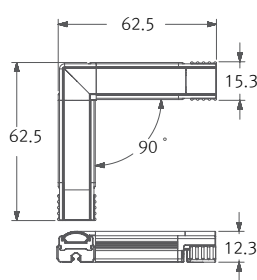

* 90° connector