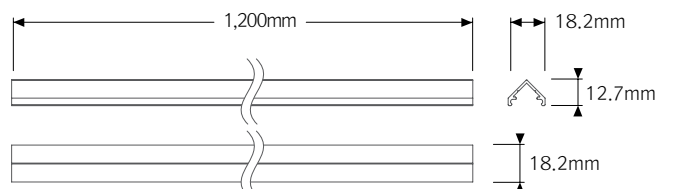

Dimension

* Fixture

Model Name	Power Input (V)	Lamp Power (W)	A (mm)	A' (mm)	B (mm)	B' (mm)	C (mm)	C' (mm)	D (mm)	E (mm)	G (mm)	H (mm)
MNR1 40K-24V	DC 24	1.3	95	121	15.3	30.6	12.3	14.9	15.6	14.6	17	16.6
MNR4 40K-24V	DC 24	4	286	312	15.3	30.6	12.3	14.9	15.6	14.6	17	16.6
MNR8 40K-24V	DC 24	8	572	598	15.3	30.6	12.3	14.9	15.6	14.6	17	16.6

* 90° connector

* MNR-Rail extrusion pole

* Slim light system

* MNR-Rail extrusion line

* MNR-Rail

* MNR-Rail extrusion corner

Accessories

(a) Power supply track : MNR-Rail (20m)

Power supply track in Roll without adhesive
Color : White, Gray, Black

(b) Power supply track : MNR-Rail (1.2m)

Power supply track with adhesive tape
Color : White, Gray, Black

(c) Adhesive tape

Adhesive tape for MNR-Rail (16.5 m)

(d) Power supply cable to the MNR-Rail : MNRPC (2500mm)

120W in one row (w/ terminal block)
180W in one row (w/o terminal block)

(e) Connecting cable between MNR-Rail

MNRPTC	MNRPTC1	MNRPTC2	MNRPTC4	MNRPTC6
150mm(6inch)	300mm(1feet)	600mm(1feet)	1200mm(4feet)	1800mm(6feet)