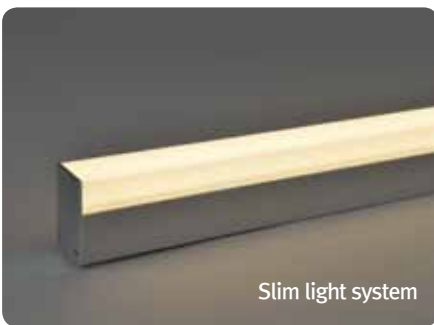

MonoRail

Display & Cove System for Long runs!

MonoRail 1W Length (95mm)

MonoRail 4W Length (286mm)

MonoRail 8W Length (572mm)

MNR-Rail (power supply track)

Easy connection

Various option