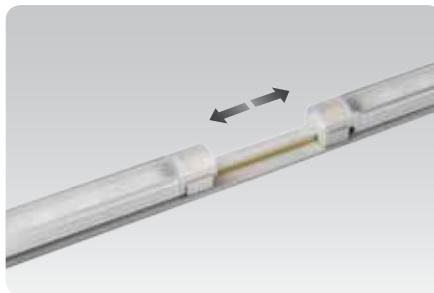

FEELUX

MonoRail

LED for Display, Cabinet, Furniture & Cove

Display & Cove system for long runs!

Product Features

- Super Slim linear with power track
- Greatly extends the length of a run with a single power point
- Fixtures snaps onto power track with no breaks in light output
- Available in silver, black
- To be used with constant voltage DC 24V driver
- Dimmable with available accessories

MonoRail

Display & Cove System for Long runs!

MonoRail 1W Length (95mm)

MonoRail 4W Length (286mm)

MonoRail 8W Length (572mm)

MNR-Rail (power supply track)

Easy connection

Various option

* 90° connector

* MNR-Rail extrusion pole

* Slim light system

* MNR-Rail extrusion line

* MNR-Rail

* MNR-Rail extrusion corner

Accessories

(a) Power supply track : MNR-Rail (20m)

Power supply track in Roll without adhesive
Color : White, Gray, Black

(b) Power supply track : MNR-Rail (1.2m)

Power supply track with adhesive tape
Color : White, Gray, Black

(c) Adhesive tape

Adhesive tape for MNR-Rail (16.5 m)