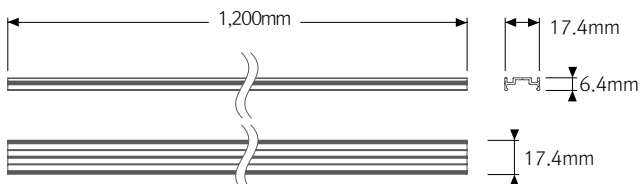

Dimension

* Fixture

Model Name	Power Input (V)	Lamp Power (W)	A (mm)	A' (mm)	B (mm)	B' (mm)	C (mm)	C' (mm)	D (mm)	E (mm)	G (mm)	H (mm)
MNR1 40K-24V	DC 24	1.3	95	121	15.3	30.6	12.3	14.9	15.6	14.6	17	16.6
MNR4 40K-24V	DC 24	4	286	312	15.3	30.6	12.3	14.9	15.6	14.6	17	16.6
MNR8 40K-24V	DC 24	8	572	598	15.3	30.6	12.3	14.9	15.6	14.6	17	16.6

* 90° connector

* MNR-Rail extrusion pole

* Slim light system

* MNR-Rail extrusion line

* MNR-Rail

* MNR-Rail extrusion corner

Accessories

(a) Power supply track : MNR-Rail (20m)

Power supply track in Roll without adhesive
Color : White, Gray, Black

(b) Power supply track : MNR-Rail (1.2m)

Power supply track with adhesive tape
Color : White, Gray, Black

(c) Adhesive tape

Adhesive tape for MNR-Rail (16.5 m)

(d) Power supply cable to the MNR-Rail : MNRPC (2500mm)

120W in one row (w/ terminal block)
180W in one row (w/o terminal block)

(e) Connecting cable between MNR-Rail

MNRPTC	MNRPTC1	MNRPTC2	MNRPTC4	MNRPTC6
150mm(6inch)	300mm(1feet)	600mm(1feet)	1200mm(4feet)	1800mm(6feet)