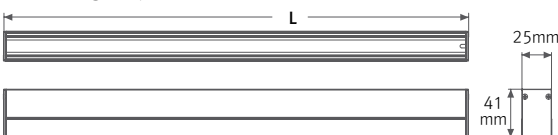

Dimension

* Fixture

Model Name	Power Input (V)	Lamp Power (W)	A (mm)	A' (mm)	B (mm)	B' (mm)	C (mm)	C' (mm)	D (mm)	E (mm)	G (mm)	H (mm)
MNR1 40K-24V	DC 24	1.3	95	121	15.3	30.6	12.3	14.9	15.6	14.6	17	16.6
MNR4 40K-24V	DC 24	4	286	312	15.3	30.6	12.3	14.9	15.6	14.6	17	16.6
MNR8 40K-24V	DC 24	8	572	598	15.3	30.6	12.3	14.9	15.6	14.6	17	16.6

* 90° connector

* MNR-Rail extrusion pole

* Slim light system

* MNR-Rail extrusion line

* MNR-Rail

* MNR-Rail extrusion corner

Accessories

(a) Power supply track : MNR-Rail (20m)

Power supply track in Roll without adhesive
Color : White, Gray, Black

(b) Power supply track : MNR-Rail (1.2m)

Power supply track with adhesive tape
Color : White, Gray, Black

(c) Adhesive tape

Adhesive tape for MNR-Rail (16.5 m)

(d) Power supply cable to the MNR-Rail : MNRPC (2500mm)

120W in one row (w/ terminal block)
180W in one row (w/o terminal block)

(e) Connecting cable between MNR-Rail

MNRPTC	MNRPTC1	MNRPTC2	MNRPTC4	MNRPTC6
150mm(6inch)	300mm(1feet)	600mm(1feet)	1200mm(4feet)	1800mm(6feet)