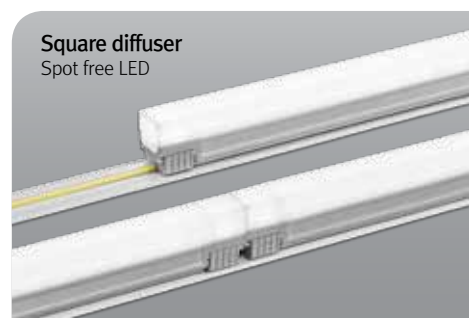

FEELUX

MonoRail

LED for Display, Cabinet, Furniture & Cove

Display & Cove system for long runs!

Product Features

- Super Slim linear with power track
- Greatly extends the length of a run with a single power point
- Fixtures snaps onto power track with no breaks in light output
- Available in silver, black
- To be used with constant voltage DC 24V driver
- Dimmable with available accessories

MonoRail

Display & Cove System for Long runs!

MonoRail 1W Length (95mm)

MonoRail 4W Length (286mm)

MonoRail 8W Length (572mm)

MNR-Rail (power supply track)

Easy connection

Various option