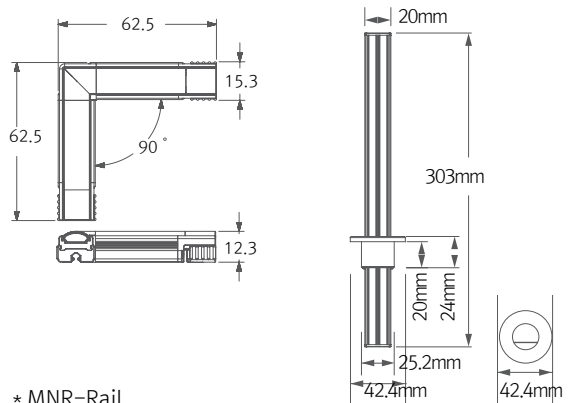

Dimension

* Fixture

Model Name	Power Input (V)	Lamp Power (W)	A (mm)	A' (mm)	B (mm)	B' (mm)	C (mm)	C' (mm)	D (mm)	E (mm)	G (mm)	H (mm)
MNR1 40K-24V	DC 24	1.3	95	121	15.3	30.6	12.3	14.9	15.6	14.6	17	16.6
MNR4 40K-24V	DC 24	4	286	312	15.3	30.6	12.3	14.9	15.6	14.6	17	16.6
MNR8 40K-24V	DC 24	8	572	598	15.3	30.6	12.3	14.9	15.6	14.6	17	16.6

* 90° connector

* MNR-Rail extrusion pole

* Slim light system

* MNR-Rail extrusion line

* MNR-Rail

* MNR-Rail extrusion corner

Accessories

(a) Power supply track : MNR-Rail (20m)

Power supply track in Roll without adhesive
Color : White, Gray, Black

(b) Power supply track : MNR-Rail (1.2m)

Power supply track with adhesive tape
Color : White, Gray, Black

(c) Adhesive tape

Adhesive tape for MNR-Rail (16.5 m)

(d) Power supply cable to the MNR-Rail : MNRPC (2500mm)

120W in one row (w/ terminal block)
180W in one row (w/o terminal block)

(e) Connecting cable between MNR-Rail

MNRPTC	MNRPTC1	MNRPTC2	MNRPTC4	MNRPTC6
150mm(6inch)	300mm(1feet)	600mm(1feet)	1200mm(4feet)	1800mm(6feet)