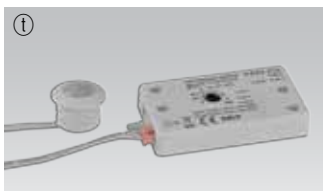

Voltage : DC 24V

⑨ Human-body detection sensor : FLS-P24V

Voltage : DC 24V

⑩ Slim light system (1.2m) : SLS-EXT

⑪ MNR-Rail extrusion line (1.2m)

Silver	Black
MNR-EXL-SV	MNR-EXL-BK

Without MNR-Rail

⑫ MNR-Rail extrusion corner (1.2m)