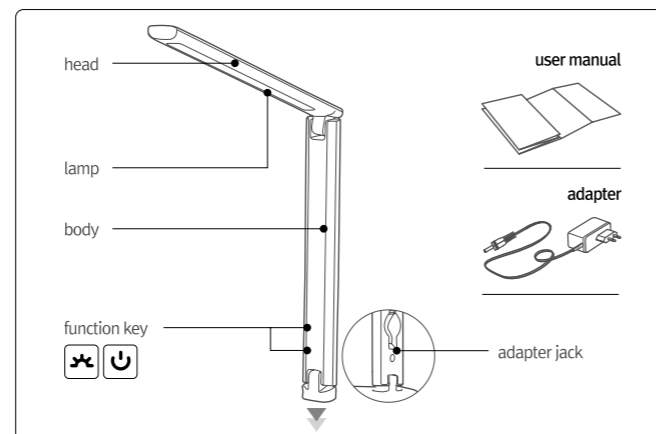

Feelian

Dynamic white Desk lamp

Features

Feelian is LED desk lamp that provides natural light into your desk with 6 different scene settings. Each scene has its own function, such as reading, studying, rest, etc. This soft hinged and slim designed LED lamp has various installation options using stand type base and wall type bracket. Even in limited space, Feelian will light up your surroundings.

PRODUCT USE (BUTTON)

-  **On/Off**
Push the button [] for on and off.
- sound effect On/Off**
Configure sound effect on/off by pushing and holding.
-  **scene control**
Choose the scene by pushing the scene button [].