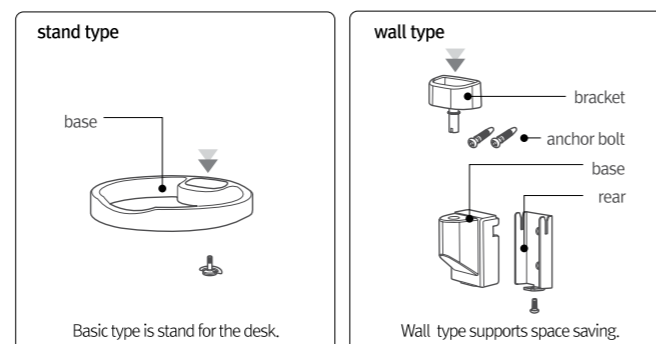

Feelian

Dynamic white Desk lamp

Features

Feelian is LED desk lamp that provides natural light into your desk with 6 different scene settings. Each scene has its own function, such as reading, studying, rest, etc. This soft hinged and slim designed LED lamp has various installation options using stand type base and wall type bracket. Even in limited space, Feelian will light up your surroundings.