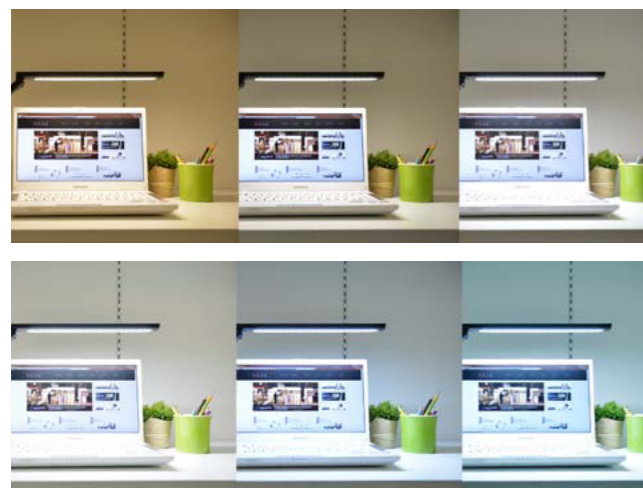

Feelian

Dynamic white Desk lamp

Features

Feelian is LED desk lamp that provides natural light into your desk with 6 different scene settings. Each scene has its own function, such as reading, studying, rest, etc. This soft hinged and slim designed LED lamp has various installation options using stand type base and wall type bracket. Even in limited space, Feelian will light up your surroundings.

PRODUCT USE (BUTTON)

-  **On/Off**
Push the button [] for on and off.
- sound effect On/Off**
Configure sound effect on/off by pushing and holding.
-  **scene control**
Choose the scene by pushing the scene button [].

- selection of 6 scenes**
- ① Language mode (4500 K~1650 lux)
 - ② Reading (5200 K~1300 lux)
 - ③ Normal (3500K ~ 800 lux)
 - ④ Math (5900K~1200 lux)
 - ⑤ Creativity (2700K~500 lux)
 - ⑥ Rest (4500K~450 lux)