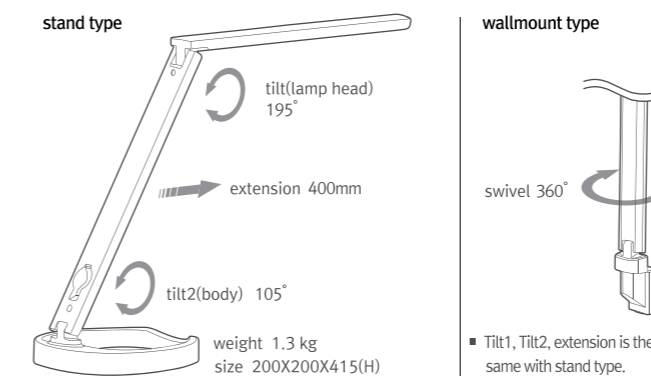

Specification

PRODUCT NAME	Feelian
RATED POWER	11W
RATED VOLTAGE	100-240Vac ~, 50/60Hz
RATED CURRENT	0.08A
LAMP	LED 2700K 0.2W X 12PCS LED 5900K 0.2W X 24PCS
COLOR TEMP	3000K-6000K (6 level Control dimming)

PRODUCT USE (BUTTON)

- **On/Off**
  Push the button [ ] for on and off.
- **sound effect On/Off**
  Configure sound effect on/off by pushing and holding.
- **scene control**
  Choose the scene by pushing the scene button [ ].

1. **selection of 6 scenes**
- ① Language mode (4500 K~1650 lux)
  - ② Reading (5200 K~1300 lux)
  - ③ Normal (3500K ~ 800 lux)
  - ④ Math (5900K~1200 lux)
  - ⑤ Creativity (2700K~500 lux)
  - ⑥ Rest (4500K~450 lux)