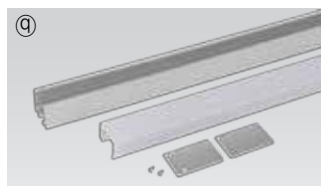

Ⓠ Slim light system (1.2m) : SLS-EXT