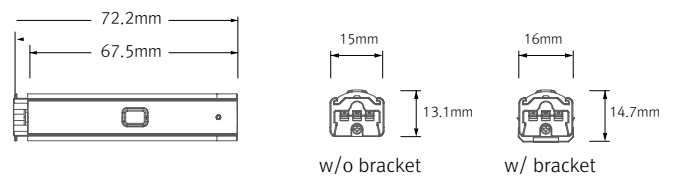

FLX Stix HDV
High Output

FLX Stix HDV 3W Length (145 mm)

FLX Stix HDV 6W Length (285 mm)

FLX Stix HDV 12W Length (565 mm)

FLX Stix HDV 18W Length (845 mm)

FLX Stix HDV 24W Length (1123mm)

Various options

Dimension

* Fixture

| Model Name | Power Input (V) | Lamp Power (W) | A (mm) | B (mm) | C (mm) | D (mm) | E (mm) | F (mm) | G (mm) |
|---------------|-----------------|----------------|--------|--------|--------|--------|--------|--------|--------|
| HDV3 40K-24V | DC 24 | 2.9 | 140 | 145 | 162 | 16 | 14 | 15 | 12.5 |
| HDV6 40K-24V | DC 24 | 5.8 | 280 | 285 | 302 | 16 | 14 | 15 | 12.5 |
| HDV12 40K-24V | DC 24 | 11.6 | 560 | 565 | 582 | 16 | 14 | 15 | 12.5 |
| HDV18 40K-24V | DC 24 | 17.4 | 840 | 845 | 862 | 16 | 14 | 15 | 12.5 |
| HDV24 40K-24V | DC 24 | 23.2 | 1118 | 1123 | 1140 | 16 | 14 | 15 | 12.5 |

* Fixture with round diffuser

* Inline dimmer

* Fixture with square diffuser

* Flexible connector

* Slim light system

* LED Converter

| Model name | A (mm) | B (mm) | C (mm) |
|--------------|--------|--------|--------|
| FLC15-24V/T | 121 | 45 | 16 |
| FLC30-24V/T | 150 | 41 | 31 |
| FLC75-24V/T | 180 | 60 | 32 |
| FLC200-24V/T | 250 | 65 | 38 |