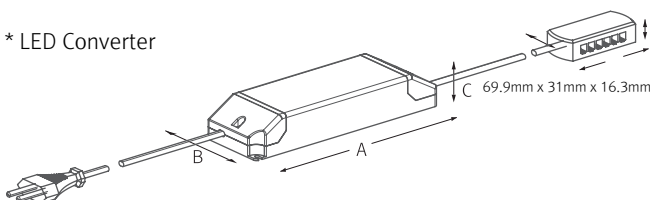

* Fixture

| Model Name | Power Input (V) | Lamp Power (W) | A (mm) | B (mm) | C (mm) | D (mm) | E (mm) | F (mm) | G (mm) |
|---------------|-----------------|----------------|--------|--------|--------|--------|--------|--------|--------|
| HDV3 40K-24V | DC 24 | 2.9 | 140 | 145 | 162 | 16 | 14 | 15 | 12.5 |
| HDV6 40K-24V | DC 24 | 5.8 | 280 | 285 | 302 | 16 | 14 | 15 | 12.5 |
| HDV12 40K-24V | DC 24 | 11.6 | 560 | 565 | 582 | 16 | 14 | 15 | 12.5 |
| HDV18 40K-24V | DC 24 | 17.4 | 840 | 845 | 862 | 16 | 14 | 15 | 12.5 |
| HDV24 40K-24V | DC 24 | 23.2 | 1118 | 1123 | 1140 | 16 | 14 | 15 | 12.5 |

* Fixture with round diffuser

* Inline dimmer

* Fixture with square diffuser

* Flexible connector

* Slim light system

* LED Converter

| Model name | A (mm) | B (mm) | C (mm) |
|--------------|--------|--------|--------|
| FLC15-24V/T | 121 | 45 | 16 |
| FLC30-24V/T | 150 | 41 | 31 |
| FLC75-24V/T | 180 | 60 | 32 |
| FLC200-24V/T | 250 | 65 | 38 |

Easy connection

Installation

Max. connection

- FLX Stix HDV : 75W in one row (single power feed)
- LED Driver

| LED Driver Model Name | Max. units for LED Driver | | | |
|--------------------------|---------------------------|---------|---------|----------|
| | 24V/15W | 24V/30W | 24V/75W | 24V/200W |
| HDV3 40K-24V | 5 | 10 | 25 | 66 |
| HDV6 40K-24V | 2 | 5 | 12 | 33 |
| HDV12 40K-24V | 1 | 2 | 6 | 16 |
| HDV18 40K-24V | - | 1 | 4 | 11 |
| HDV24 40K-24V | - | 1 | 3 | 8 |