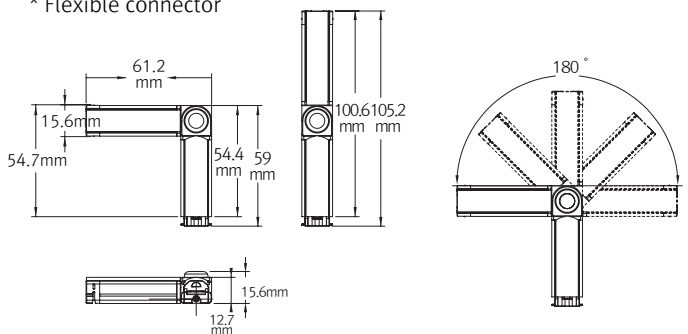

* Fixture

| Model Name | Power Input (V) | Lamp Power (W) | A (mm) | B (mm) | C (mm) | D (mm) | E (mm) | F (mm) | G (mm) |
|---------------|-----------------|----------------|--------|--------|--------|--------|--------|--------|--------|
| HDV3 40K-24V | DC 24 | 2.9 | 140 | 145 | 162 | 16 | 14 | 15 | 12.5 |
| HDV6 40K-24V | DC 24 | 5.8 | 280 | 285 | 302 | 16 | 14 | 15 | 12.5 |
| HDV12 40K-24V | DC 24 | 11.6 | 560 | 565 | 582 | 16 | 14 | 15 | 12.5 |
| HDV18 40K-24V | DC 24 | 17.4 | 840 | 845 | 862 | 16 | 14 | 15 | 12.5 |
| HDV24 40K-24V | DC 24 | 23.2 | 1118 | 1123 | 1140 | 16 | 14 | 15 | 12.5 |

* Fixture with round diffuser

* Inline dimmer

* Fixture with square diffuser

* Flexible connector

* Slim light system

* LED Converter

| Model name | A (mm) | B (mm) | C (mm) |
|--------------|--------|--------|--------|
| FLC15-24V/T | 121 | 45 | 16 |
| FLC30-24V/T | 150 | 41 | 31 |
| FLC75-24V/T | 180 | 60 | 32 |
| FLC200-24V/T | 250 | 65 | 38 |