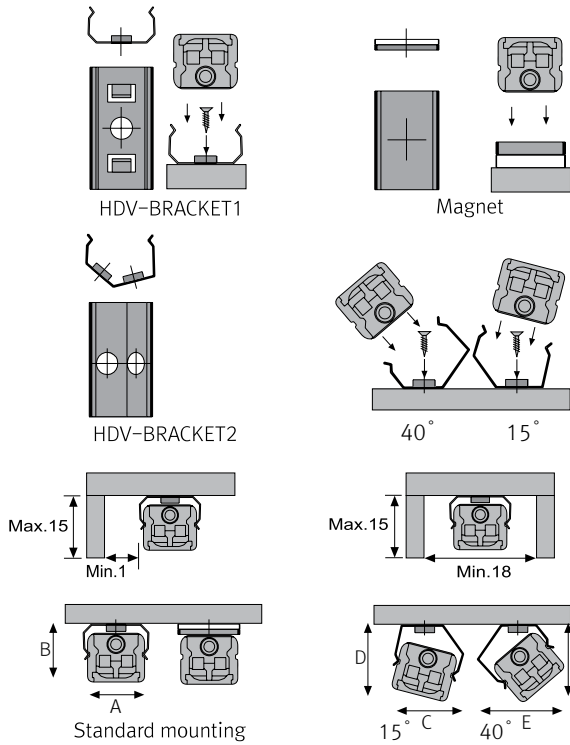

* Fixture

| Model Name | Power Input (V) | Lamp Power (W) | A (mm) | B (mm) | C (mm) | D (mm) | E (mm) | F (mm) | G (mm) |
|---------------|-----------------|----------------|--------|--------|--------|--------|--------|--------|--------|
| HDV3 40K-24V | DC 24 | 2.9 | 140 | 145 | 162 | 16 | 14 | 15 | 12.5 |
| HDV6 40K-24V | DC 24 | 5.8 | 280 | 285 | 302 | 16 | 14 | 15 | 12.5 |
| HDV12 40K-24V | DC 24 | 11.6 | 560 | 565 | 582 | 16 | 14 | 15 | 12.5 |
| HDV18 40K-24V | DC 24 | 17.4 | 840 | 845 | 862 | 16 | 14 | 15 | 12.5 |
| HDV24 40K-24V | DC 24 | 23.2 | 1118 | 1123 | 1140 | 16 | 14 | 15 | 12.5 |

* Fixture with round diffuser

* Inline dimmer

* Fixture with square diffuser

* Flexible connector

* Slim light system

* LED Converter

| Model name | A (mm) | B (mm) | C (mm) |
|--------------|--------|--------|--------|
| FLC15-24V/T | 121 | 45 | 16 |
| FLC30-24V/T | 150 | 41 | 31 |
| FLC75-24V/T | 180 | 60 | 32 |
| FLC200-24V/T | 250 | 65 | 38 |

Easy connection

Installation

Max. connection

- FLX Stix HDV : 75W in one row (single power feed)
- LED Driver

| LED Driver Model Name | Max. units for LED Driver | | | |
|--------------------------|---------------------------|---------|---------|----------|
| | 24V/15W | 24V/30W | 24V/75W | 24V/200W |
| HDV3 40K-24V | 5 | 10 | 25 | 66 |
| HDV6 40K-24V | 2 | 5 | 12 | 33 |
| HDV12 40K-24V | 1 | 2 | 6 | 16 |
| HDV18 40K-24V | - | 1 | 4 | 11 |
| HDV24 40K-24V | - | 1 | 3 | 8 |