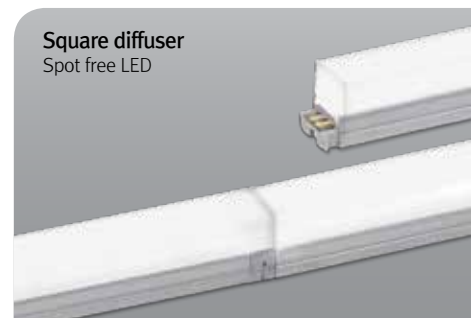

Product Features

- Super Slim linear LED with high output
- Quick connection system between fixtures
- Many lengths available
- Various mounting methods including magnetic
- To be used with constant voltage DC 24V driver
- Dimmable with available accessories

Specification

- Voltage : DC 24V
- Operating temperature : 0~45° C
- Lamp life : 50,000hrs / 70%
- Available color : 2700K, 3000K, 3500K, 4000K, 6000K
- Color rendering : Ra > 85
- Energy efficiency : 85 lm/W
- Degree of protection IP20