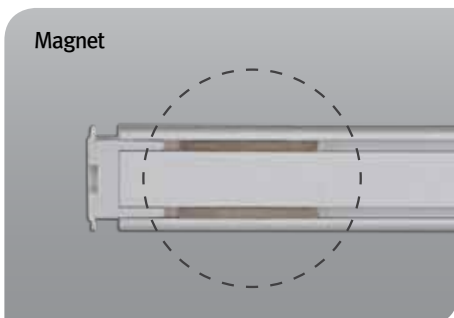

Product Features

- Super Slim linear LED with high output
- Quick connection system between fixtures
- Many lengths available
- Various mounting methods including magnetic
- To be used with constant voltage DC 24V driver
- Dimmable with available accessories

Specification

- Voltage : DC 24V
- Operating temperature : 0~45° C
- Lamp life : 50,000hrs / 70%
- Available color : 2700K, 3000K, 3500K, 4000K, 6000K
- Color rendering : Ra > 85
- Energy efficiency : 85 lm/W
- Degree of protection IP20