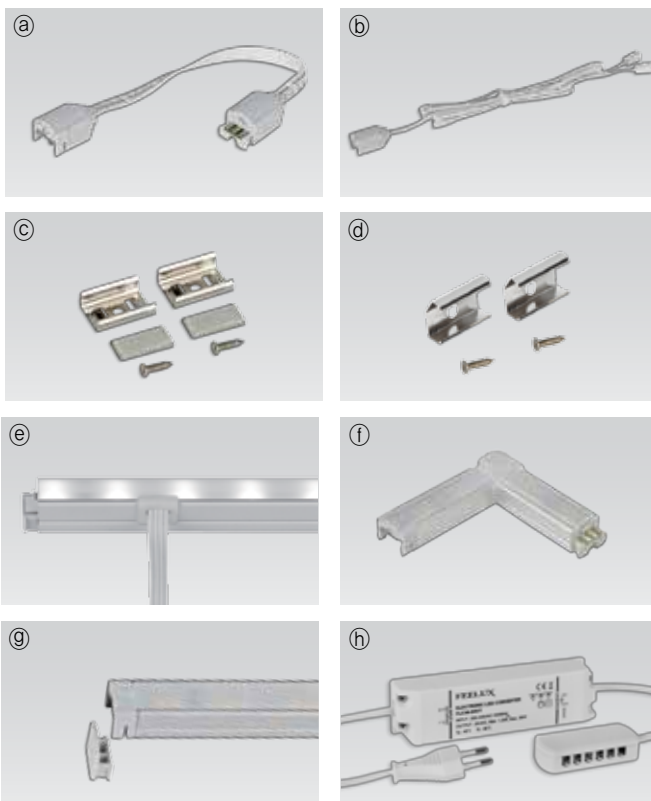

* Fixture with round diffuser

* Inline dimmer

* Fixture with square diffuser

* Flexible connector

* Slim light system

* LED Converter

| Model name | A (mm) | B (mm) | C (mm) |
|--------------|--------|--------|--------|
| FLC15-24V/T | 121 | 45 | 16 |
| FLC30-24V/T | 150 | 41 | 31 |
| FLC75-24V/T | 180 | 60 | 32 |
| FLC200-24V/T | 250 | 65 | 38 |

Easy connection

Installation

Max. connection

- FLX Stix HDV : 75W in one row (single power feed)
- LED Driver

| LED Driver Model Name | Max. units for LED Driver | | | |
|--------------------------|---------------------------|---------|---------|----------|
| | 24V/15W | 24V/30W | 24V/75W | 24V/200W |
| HDV3 40K-24V | 5 | 10 | 25 | 66 |
| HDV6 40K-24V | 2 | 5 | 12 | 33 |
| HDV12 40K-24V | 1 | 2 | 6 | 16 |
| HDV18 40K-24V | - | 1 | 4 | 11 |
| HDV24 40K-24V | - | 1 | 3 | 8 |

Accessories

Ⓐ Connecting cables (Between FLX Stix HDV & FLX Stix HDV)

| HDVPTC | HDVPTC1 | HDVPTC2 | HDVPTC4 | HDVPTC6 |
|--------------|--------------|--------------|---------------|---------------|
| 150mm(6inch) | 300mm(1feet) | 600mm(2feet) | 1200mm(4feet) | 1800mm(6feet) |

The dimension is the same as HDV3 40K-24V

Powered only through cable, no power supply on the input connector

⓫ Connector : HDV2 40K-24V-FLEX

FLX Stix HDV Flexible connector (2W)

⓬ End cap : HDV-CAP

Included in fixture