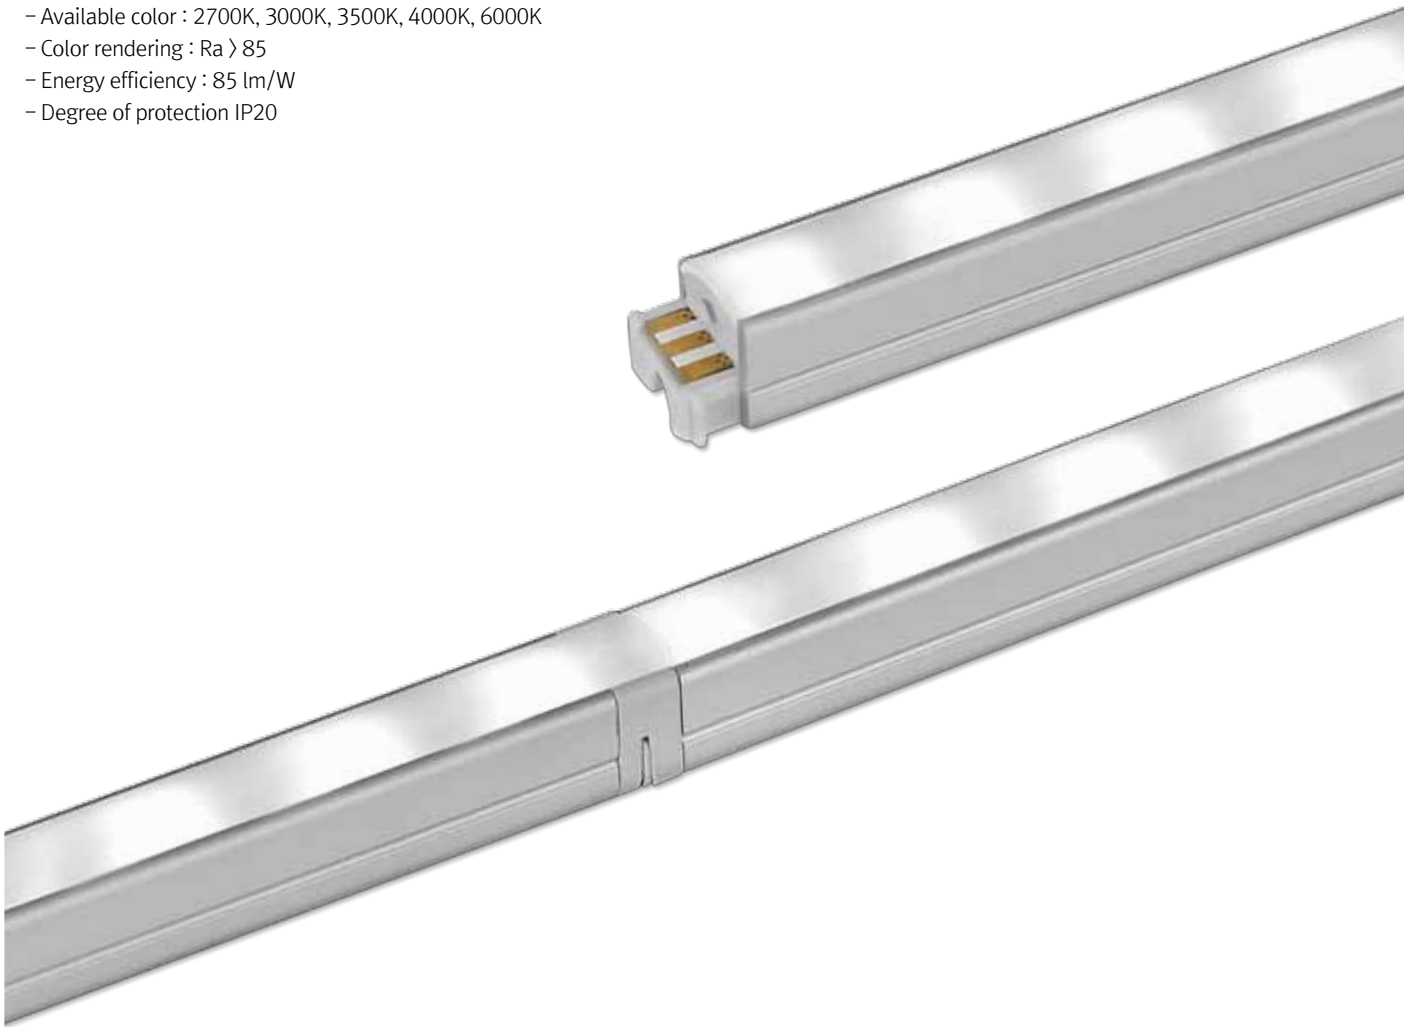

FEELUX

FLX Stix HDV

LED for Display, Cabinet, Furniture & Cove

Little light, Bigger punch!

Product Features

- Super Slim linear LED with high output
- Quick connection system between fixtures
- Many lengths available
- Various mounting methods including magnetic
- To be used with constant voltage DC 24V driver
- Dimmable with available accessories

Specification

- Voltage : DC 24V
- Operating temperature : 0~45° C
- Lamp life : 50,000hrs / 70%
- Available color : 2700K, 3000K, 3500K, 4000K, 6000K
- Color rendering : Ra > 85
- Energy efficiency : 85 lm/W
- Degree of protection IP20

FLX Stix HDV
High Output

FLX Stix HDV 3W Length (145 mm)

FLX Stix HDV 6W Length (285 mm)

FLX Stix HDV 12W Length (565 mm)

FLX Stix HDV 18W Length (845 mm)

FLX Stix HDV 24W Length (1123mm)

Various options

Dimension

* Fixture

| Model Name | Power Input (V) | Lamp Power (W) | A (mm) | B (mm) | C (mm) | D (mm) | E (mm) | F (mm) | G (mm) |
|---------------|-----------------|----------------|--------|--------|--------|--------|--------|--------|--------|
| HDV3 40K-24V | DC 24 | 2.9 | 140 | 145 | 162 | 16 | 14 | 15 | 12.5 |
| HDV6 40K-24V | DC 24 | 5.8 | 280 | 285 | 302 | 16 | 14 | 15 | 12.5 |
| HDV12 40K-24V | DC 24 | 11.6 | 560 | 565 | 582 | 16 | 14 | 15 | 12.5 |
| HDV18 40K-24V | DC 24 | 17.4 | 840 | 845 | 862 | 16 | 14 | 15 | 12.5 |
| HDV24 40K-24V | DC 24 | 23.2 | 1118 | 1123 | 1140 | 16 | 14 | 15 | 12.5 |