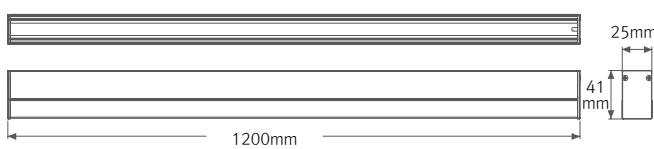

* Fixture

| Model Name | Power Input (V) | Lamp Power (W) | A (mm) | B (mm) | C (mm) | D (mm) | E (mm) | F (mm) | G (mm) |
|---------------|-----------------|----------------|--------|--------|--------|--------|--------|--------|--------|
| HDV3 40K-24V | DC 24 | 2.9 | 140 | 145 | 162 | 16 | 14 | 15 | 12.5 |
| HDV6 40K-24V | DC 24 | 5.8 | 280 | 285 | 302 | 16 | 14 | 15 | 12.5 |
| HDV12 40K-24V | DC 24 | 11.6 | 560 | 565 | 582 | 16 | 14 | 15 | 12.5 |
| HDV18 40K-24V | DC 24 | 17.4 | 840 | 845 | 862 | 16 | 14 | 15 | 12.5 |
| HDV24 40K-24V | DC 24 | 23.2 | 1118 | 1123 | 1140 | 16 | 14 | 15 | 12.5 |

* Fixture with round diffuser

* Inline dimmer

* Fixture with square diffuser

* Flexible connector

* Slim light system

* LED Converter

| Model name | A (mm) | B (mm) | C (mm) |
|--------------|--------|--------|--------|
| FLC15-24V/T | 121 | 45 | 16 |
| FLC30-24V/T | 150 | 41 | 31 |
| FLC75-24V/T | 180 | 60 | 32 |
| FLC200-24V/T | 250 | 65 | 38 |