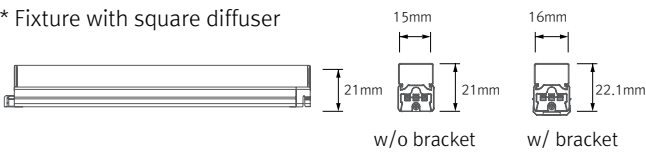

* Fixture with square diffuser