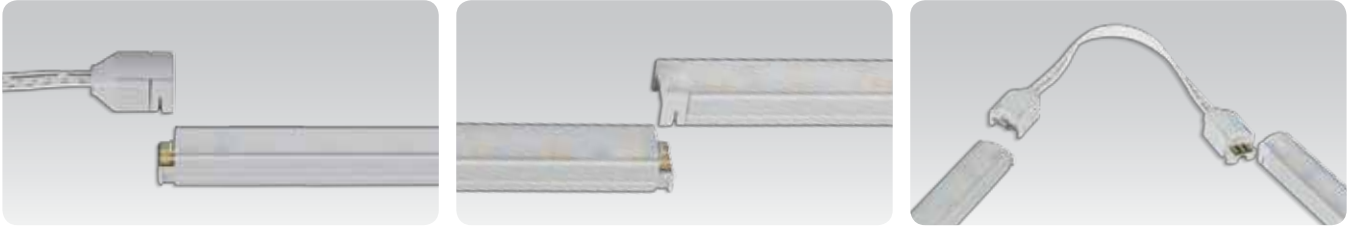

FEELUX

FLX Stix HDV

LED for Display, Cabinet, Furniture & Cove

Little light, Bigger punch!

Product Features

- Super Slim linear LED with high output
- Quick connection system between fixtures
- Many lengths available
- Various mounting methods including magnetic
- To be used with constant voltage DC 24V driver
- Dimmable with available accessories

* Fixture

| Model Name | Power Input (V) | Lamp Power (W) | A (mm) | B (mm) | C (mm) | D (mm) | E (mm) | F (mm) | G (mm) |
|---------------|-----------------|----------------|--------|--------|--------|--------|--------|--------|--------|
| HDV3 40K-24V | DC 24 | 2.9 | 140 | 145 | 162 | 16 | 14 | 15 | 12.5 |
| HDV6 40K-24V | DC 24 | 5.8 | 280 | 285 | 302 | 16 | 14 | 15 | 12.5 |
| HDV12 40K-24V | DC 24 | 11.6 | 560 | 565 | 582 | 16 | 14 | 15 | 12.5 |
| HDV18 40K-24V | DC 24 | 17.4 | 840 | 845 | 862 | 16 | 14 | 15 | 12.5 |
| HDV24 40K-24V | DC 24 | 23.2 | 1118 | 1123 | 1140 | 16 | 14 | 15 | 12.5 |

* Fixture with round diffuser

* Inline dimmer

* Fixture with square diffuser

* Flexible connector

* Slim light system

* LED Converter

| Model name | A (mm) | B (mm) | C (mm) |
|--------------|--------|--------|--------|
| FLC15-24V/T | 121 | 45 | 16 |
| FLC30-24V/T | 150 | 41 | 31 |
| FLC75-24V/T | 180 | 60 | 32 |
| FLC200-24V/T | 250 | 65 | 38 |

Easy connection

Installation

Max. connection

- FLX Stix HDV : 75W in one row (single power feed)
- LED Driver

| LED Driver Model Name | Max. units for LED Driver | | | |
|--------------------------|---------------------------|---------|---------|----------|
| | 24V/15W | 24V/30W | 24V/75W | 24V/200W |
| HDV3 40K-24V | 5 | 10 | 25 | 66 |
| HDV6 40K-24V | 2 | 5 | 12 | 33 |
| HDV12 40K-24V | 1 | 2 | 6 | 16 |
| HDV18 40K-24V | - | 1 | 4 | 11 |
| HDV24 40K-24V | - | 1 | 3 | 8 |