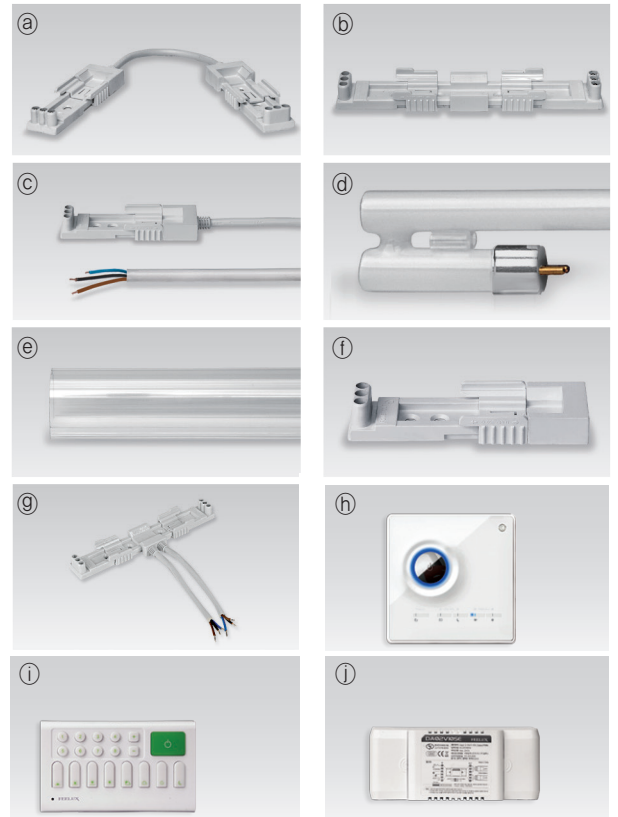

Product Features

- Built in electronic ballast
- Allows easy connection, saves installation time
- Rigid aluminum extruded body and snap-in mounting brackets.
- Remote ballast optimized for SlimLine tube is available.

b Direct connector : SLLCPL

c Power cord

(Between DimSlimLine(in) & Dimming Controller(out) w/o plug)
DSLLOPC230

d Fluorescent lamps

2200K, 2700K, 3000K, 3500K, 4000K, 6500K, 8000K, Red,
Green and Blue are available.

e Diffuser

SLL14CV	SLL21CV	SLL28CV
14, 24W	21, 39W	28, 54W

f End Cap : SLL-CAP

g Booster Connector : SLLCPL/H

* Dimming controller

h Dimming switch, i Wireless control, j Interface

Model Name	Lamp Power (mm)	A (mm)	B (mm)	C (mm)	D (mm)	E (mm)
DSLL14AB23NN	14	582	496.5	44.3	26.6	34
DSLL21AB23NN	21	882	796.5	44.3	26.6	34
DSLL28AB23NN	28	1182	1096.5	44.3	26.6	34
DSLL35AB23NN	35	1402	1316.5	44.3	26.6	34
DSLL24AB23NN	24	582	496.5	44.3	26.6	34
DSLL39AB23NN	39	882	796.5	44.3	26.6	34
DSLL54AB23NN	54	1182	1096.5	44.3	26.6	34