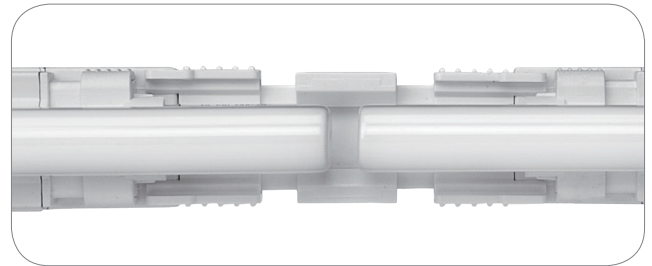

DimSlimLine

T5 Seamless Dimmable Illumination

DimSlimLine

SlimLine' s innovative design is the solution for eliminating dark spots in cove lighting. And Feelux' s dimming technology is also applied to the Seamless Illumination. High Output types as well as High efficiency are available.

Product Features

- Built in electronic ballast
- Allows easy connection, saves installation time
- Rigid aluminum extruded body and snap-in mounting brackets.
- Remote ballast optimized for SlimLine tube is available.

Benefits

- Dark spot free at the linked site with innovative lamp
- Unique design concept to accommodate the newly-developed lamps
- Extremely bright with T5 HO ballast
- Instant on starting, quiet and flicker free
- Protection from lamp End of Life(EOL), no load, over load, and cross wiring.
- Satisfy world class standard, CE certified and UL listed.